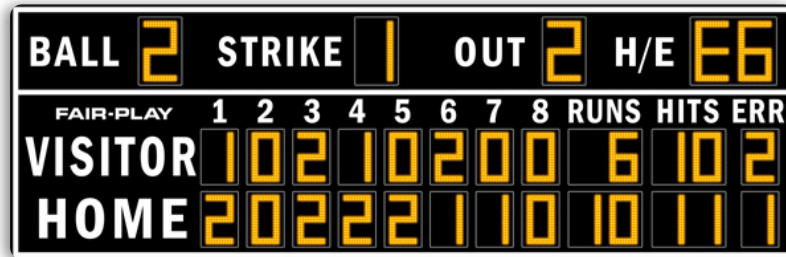

CAPTIONS (H" x W")

HOME	10" x 37"
VISITOR	10" x 44"
BALL	9" x 28"
STRIKE	9" x 38"
OUT	9" x 22"
H/E	9" x 18"
RUNS	7" x 23"
HITS	7" x 20"
ERR	7" x 16"
1	7" x 4"
2,3,4,5,6,7,8	7" x 5"

DIGIT SIZES (H")

BALL	18"
STRIKE	18"
OUT	18"
H/E COUNTER	18"
RUNS	15"
HITS	15"
ERROR	15"
INNING SCORES	15"

MODEL: BA-7420-2

DIMENSIONS

Height	Length	Depth	Weight
6'-6"	20'-0"	10"	553 lbs.

STANDARD EQUIPMENT

- Super-bright, wide-angle amber LED's
- 4-level control console display brightness adjustment
- 5-year limited warranty
- Easy access built-in service points
- Quality engineered water resistant aluminum
- Complete, secure and durable display mounting
- Built-in lightning suppressor (for standard data direct wire only)
- Request a free project design renderings
- Help Desk Support
- USA Factory authorized national and local sales, service and installation