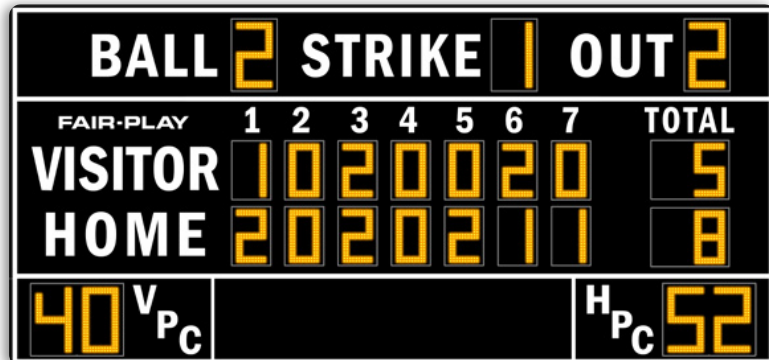

CAPTIONS (H" x W")

HOME	12" x 45"
VISITOR	12" x 52"
STRIKE	12" x 51"
OUT	12" x 30"
BALL	12" x 37"
1	7" x 4"
2,3,4,5,6,7	7" x 5"
TOTAL	7" x 26"
HPC, VPC	20" x 18"

DIGIT SIZES (H")

BALL	18"
OUT	18"
STRIKE	18"
INNING SCORE	18"
VPC / HPC	18"
TOTAL	15"

MODEL: BA-7218PC-2

DIMENSIONS

Height	Length	Depth	Weight
8'-6"	18'-0"	10"	772 lbs.

STANDARD EQUIPMENT

- Super-bright, wide-angle amber LED's
- 4-level control console display brightness adjustment
- 5-year limited warranty
- Easy access built-in service points
- Quality engineered water resistant aluminum
- Complete, secure and durable display mounting
- Built-in lightning suppressor (for standard data direct wire only)
- Request a free project design renderings
- Help Desk Support
- USA Factory authorized national and local sales, service and installation