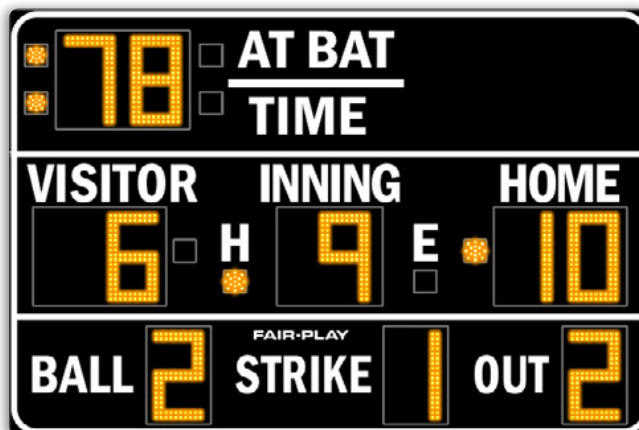

CAPTIONS (H" x W")

TIME	6" x 18"
HOME	6" x 20"
VISITOR	6" x 29"
INNING	6" x 24"
BALL	6" x 18"
STRIKE	6" x 25"
OUT	6" x 14"
AT BALL	6" x 27"
H	6" x 7"
E	6" x 7"

DIGIT SIZES (H")

AT BAT SPOT	15"
BALL	15"
INNING	15"
OUT	15"
STRIKE	15"
TEAM SCORES	15"
H/E SPOT	3.5"
POSSESSION SPOT	3.5"
MINUTES SPOT	3.5"
SECONDS SPOT	3.5"

MODEL: BA-7209MP-2

DIMENSIONS	Height	Length	Depth	Weight
	6'-0"	9'-0"	10"	288 lbs.

STANDARD EQUIPMENT

- Super-bright, wide-angle amber LED's
- 4-level control console display brightness adjustment
- 5-year limited warranty
- Easy access built-in service points
- Quality engineered water resistant aluminum
- Complete, secure and durable display mounting
- Built-in lightning suppressor (for standard data direct wire only)
- Request a free project design renderings
- Help Desk Support
- USA Factory authorized national and local sales, service and installation