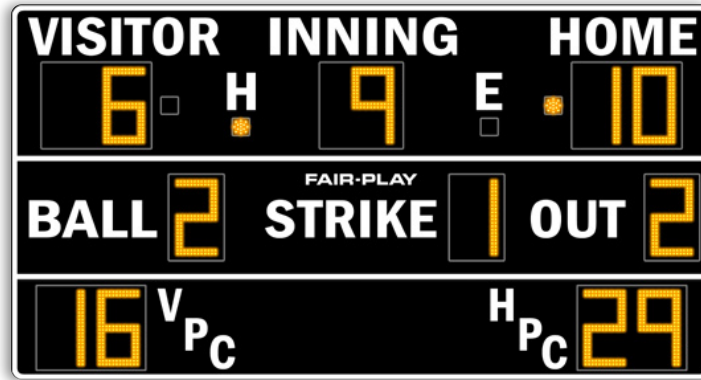

CAPTIONS (H" x W")

HOME	9" x 35"
VISITOR	9" x 47"
INNING	9" x 45"
BALL	9" x 31"
STRIKE	9" x 42"
OUT	9" x 25"
H	9" x 7"
E	9" x 7"
PITCH COUNT	19" x 32"

DIGIT SIZES (H")

BALL	18"
INNING	18"
OUT	18"
STRIKE	18"
TEAM SCORES	18"
PITCH COUNT	15"
AT BAT SPOT	3.5"
H/E SPOT	3.5"

MODEL: BA-7200PC-2

DIMENSIONS	Height	Length	Depth	Weight
	7'-6"	14'-0"	10"	489 lbs.

STANDARD EQUIPMENT

- Super-bright, wide-angle amber LED's
- 4-level control console display brightness adjustment
- 5-year limited warranty
- Easy access built-in service points
- Quality engineered water resistant aluminum
- Complete, secure and durable display mounting
- Built-in lightning suppressor (for standard data direct wire only)
- Request a free project design renderings
- Help Desk Support
- USA Factory authorized national and local sales, service and installation