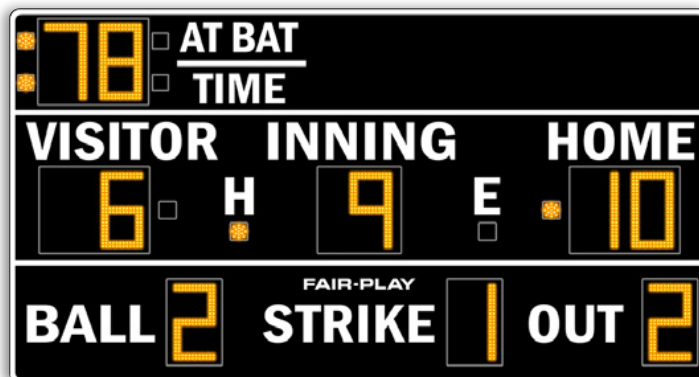

CAPTIONS (H" x W")

TIME	7" x 22"
HOME	9" x 35"
VISITOR	9" x 47"
INNING	9" x 45"
BALL	9" x 31"
STRIKE	9" x 42"
OUT	9" x 25"
AT BALL	7" x 28"
H	9" x 7"
E	9" x 7"

DIGIT SIZES (H")

AT BAT	18"
BALL	18"
INNING	18"
OUT	18"
STRIKE	18"
TEAM SCORES	18"
AT BAT SPOT	3.5"
H/E SPOT	3.5"

MODEL: BA-7200MP-2

DIMENSIONS

Height	Length	Depth	Weight
7'-6"	14'-0"	10"	480 lbs.

STANDARD EQUIPMENT

- Super-bright, wide-angle amber LED's
- 4-level control console display brightness adjustment
- 5-year limited warranty
- Easy access built-in service points
- Quality engineered water resistant aluminum
- Complete, secure and durable display mounting
- Built-in lightning suppressor (for standard data direct wire only)
- Request a free project design renderings
- Help Desk Support
- USA Factory authorized national and local sales, service and installation