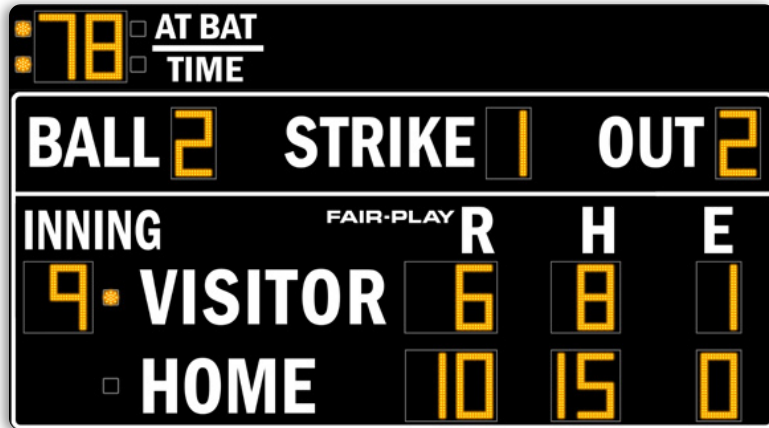

### CAPTIONS (H" x W")

TIME	7" x 22"
HOME	15" x 50"
VISITOR	15" x 69"
INNING	10" x 39"
BALL	13" x 37"
STRIKE	13" x 53"
OUT	13" x 30"
AT BALL	7" x 28"
R	13" x 9"
H	13" x 10"
E	13" x 8"

### DIGIT SIZES (H")

AT BAT/TIME	18"
BALL	18"
ERROR	18"
HIT	18"
INNING	18"
OUT	18"
RUN	18"
STRIKE	18"
AT BALL SPOT	3.5"

### MODEL: BA-7118MP-2

DIMENSIONS	Height	Length	Depth	Weight
	10'-0"	18'-0"	10"	450 lbs.