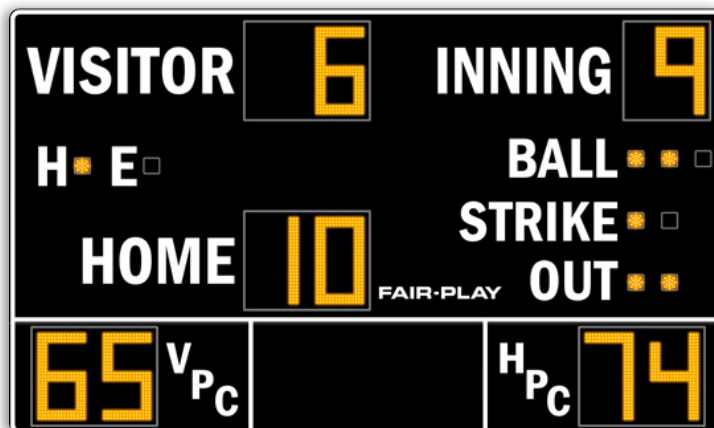

### CAPTIONS (H" x W")

HOME	12" x 40"
VISITOR	12" x 57"
INNING	12" x 46"
BALL	10" x 29"
STRIKE	10" x 41"
OUT	10" x 23"
H	10" x 7"
E	10" x 6"
VPC / HPC	20" x 19"

### DIGIT SIZES (H")

TEAM SCORES	24"
INNING	24"
PITCH COUNT	24"
BAT SPOT	3.5"
H/E SPOT	3.5"
OUT SPOT	3.5"
STRIKE SPOT	3.5"

### MODEL: BA-7116PC-2

DIMENSIONS	Height	Length	Depth	Weight
	9'-6"	16'-0"	10"	646 lbs.