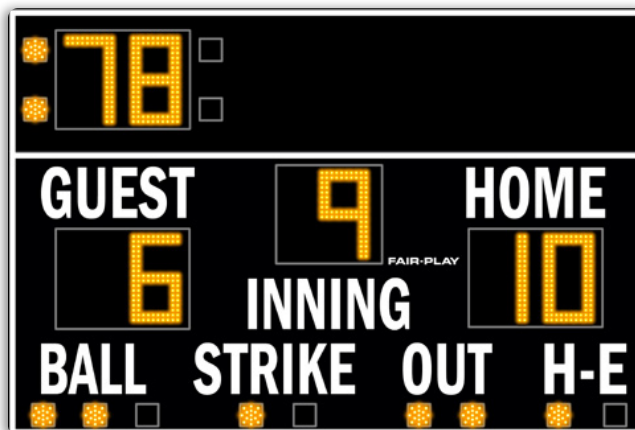

CAPTIONS (H" x W")

HOME	9" x 24"
GUEST	9" x 25"
INNING	9" x 27"
BALL	9" x 18"
STRIKE	9" x 28"
OUT	9" x 15"
R, H,E	9" x 14"

DIGIT SIZES (H")

TEAM SCORES	15"
GAME CLOCK	15"
INNING	15"
BALL SPOT	3.5"
H/E SPOT	3.5"
MINUTES SPOT	3.5"
OUT SPOT	3.5"
SECONDS SPOT	3.5"
STRIKE SPOT	3.5"

MODEL: BA-7109T-2

DIMENSIONS	Height	Length	Depth	Weight
	6'-0"	9'-0"	10"	142 lbs.

STANDARD EQUIPMENT

- Super-bright, wide-angle amber LED's
- 4-level control console display brightness adjustment
- 5-year limited warranty
- Easy access built-in service points
- Quality engineered water resistant aluminum
- Complete, secure and durable display mounting
- Built-in lightning suppressor (for standard data direct wire only)
- Request a free project design renderings
- Help Desk Support
- USA Factory authorized national and local sales, service and installation

OPTIONAL EQUIPMENT

- Full-color electronic message displays
- Integrated scoring and display systems
- Illuminated, non-illuminated identification and sponsorship signage
- Personalized vinyl home team name
- Scoreboard caption color (other than white)
- Custom, unique signage options
- Scoreboard control carrying case
- Truss and decorative steel systems
- Power lighting protector