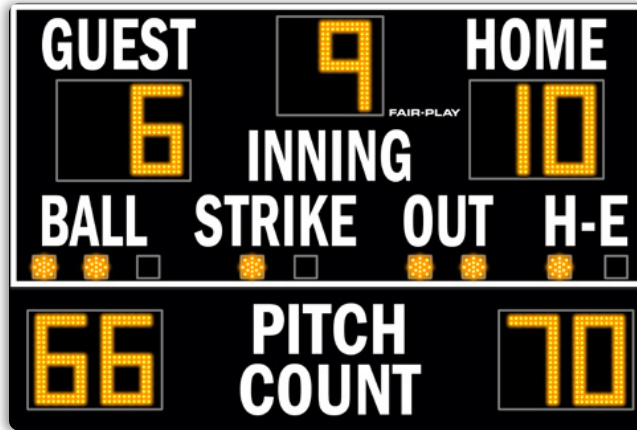

### CAPTIONS (H" x W")

PITCH COUNT	19" x 32"
HOME	9" x 24"
GUEST	9" x 25"
INNING	9" x 27"
BALL	9" x 18"
STRIKE	9" x 28"
OUT	9" x 15"
R, H,E	9" x 14"

### DIGIT SIZES (H")

INNING	15"
TEAM SCORES	15"
PITCH COUNT	15"
BALL SPOT	3.5"
H/E SPOT	3.5"
OUT SPOT	3.5"
STRIKE SPOT	3.5"

### DIMENSIONS

Height	Length	Depth	Weight
6'-0"	9'-0"	10"	178 lbs.