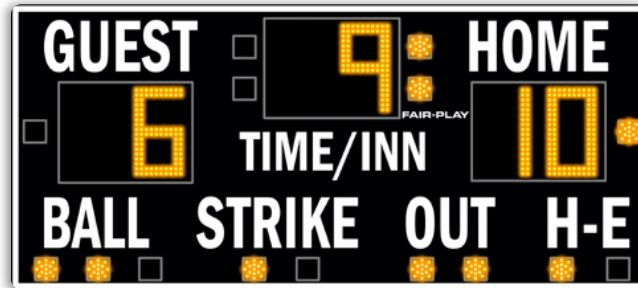

CAPTIONS (H" x W")

HOME	9" x 24"
GUEST	9" x 25"
BALL	9" x 18"
STRIKE	9" x 28"
OUT	9" x 15"
R, H,E	9" x 14"
TIME/INN	9" x 32"

DIGIT SIZES (H")

TEAM SCORES	15"
TIME	15"
INNING	15"
AT BAT SPOT	3.5"
BALL SPOT	3.5"
H/E SPOT	3.5"
MINUTES SPOT	3.5"
OUT SPOT	3.5"
SECONDS SPOT	3.5"
STRIKE SPOT	3.5"

MODEL: BA-7109CL-2

DIMENSIONS	Height	Length	Depth	Weight
	4'-0"	9'-0"	10"	160 lbs.

STANDARD EQUIPMENT

- Super-bright, wide-angle amber LED's
- 4-level control console display brightness adjustment
- 5-year limited warranty
- Easy access built-in service points
- Quality engineered water resistant aluminum
- Complete, secure and durable display mounting
- Built-in lightning suppressor (for standard data direct wire only)
- Request a free project design renderings
- Help Desk Support
- USA Factory authorized national and local sales, service and installation

OPTIONAL EQUIPMENT

- Full-color electronic message displays
- Integrated scoring and display systems
- Illuminated, non-illuminated identification and sponsorship signage
- Personalized vinyl home team name
- Scoreboard caption color (other than white)
- Custom, unique signage options
- Scoreboard control carrying case
- Truss and decorative steel systems
- Power lighting protector