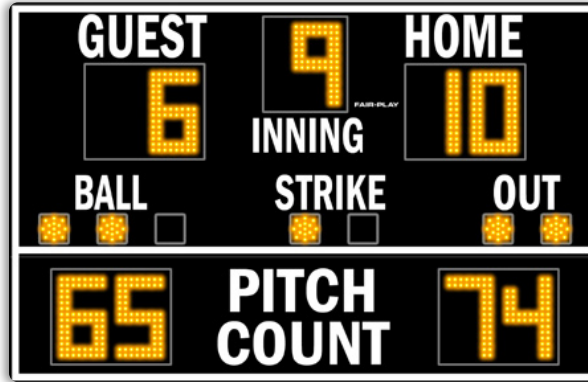

### CAPTIONS (H" x W")

HOME	6" x 17"
GUEST	6" x 18"
INNING	5" x 16"
BALL	5" x 11"
STRIKE	5" x 16"
OUT	5" x 10"
PITCH COUNT	14" x 24.5"

### DIGIT SIZES (H")

TEAM SCORES	12"
INNING	12"
PITCH COUNT	12"
BALL SPOT	3.5"
OUT SPOT	3.5"
STRIKE SPOT	3.5"

### DIMENSIONS

Height	Length	Depth	Weight
4'-6"	7'-0"	10"	134 lbs.