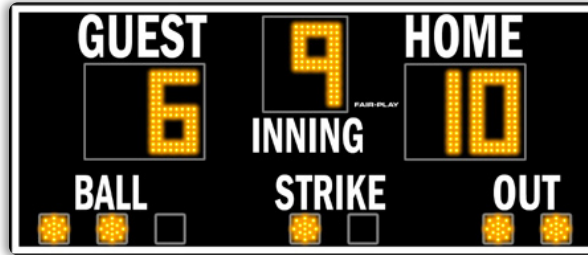

CAPTIONS (H" x W")

HOME	6" x 17"
GUEST	6" x 18"
INNING	5" x 16"
BALL	5" x 11"
STRIKE	5" x 16"
OUT	5" x 10"

DIGIT SIZES (H")

TEAM SCORES	12"
INNING	12"
BALL SPOT	3.5"
OUT SPOT	3.5"
STRIKE SPOT	3.5"

MODEL: BA-7107-2

DIMENSIONS

Height	Length	Depth	Weight
3'-0"	7'-0"	10"	90 lbs.

STANDARD EQUIPMENT

- Super-bright, wide-angle amber LED's
- 4-level control console display brightness adjustment
- 5-year limited warranty
- Easy access built-in service points
- Quality engineered water resistant aluminum
- Complete, secure and durable display mounting
- Built-in lightning suppressor (for standard data direct wire only)
- Request a free project design renderings
- Help Desk Support
- USA Factory authorized national and local sales, service and installation

OPTIONAL EQUIPMENT

- Full-color electronic message displays
- Integrated scoring and display systems
- Illuminated, non-illuminated identification and sponsorship signage
- Personalized vinyl home team name
- Scoreboard caption color (other than white)
- Custom, unique signage options
- Scoreboard control carrying case
- Truss and decorative steel systems
- Pitch speed system
- Pitch count display
- Field use time
- Power lighting protector