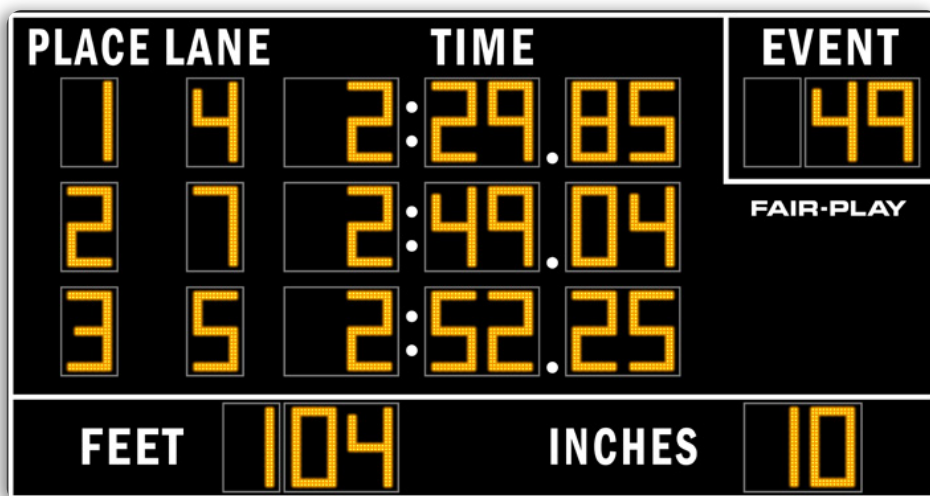

### CAPTIONS (H" x W")

LANE	8" x 24"
PLACE	8" x 28"
TIME	8" x 24"
EVENT	8" x 32"
FEET	8" x 24"
INCHES	8" x 34"
Decimal	2"
Colon Diameter	2"

### DIGIT SIZES (H")

Event	18"
Feet	18"
Inches	18"
Lane	18"
Place	18"
Time	18"

### MODEL: TK-8918-2

DIMENSIONS	Height	Length	Depth	Weight
	9'-6"	18'-0"	10"	1,497 lbs.