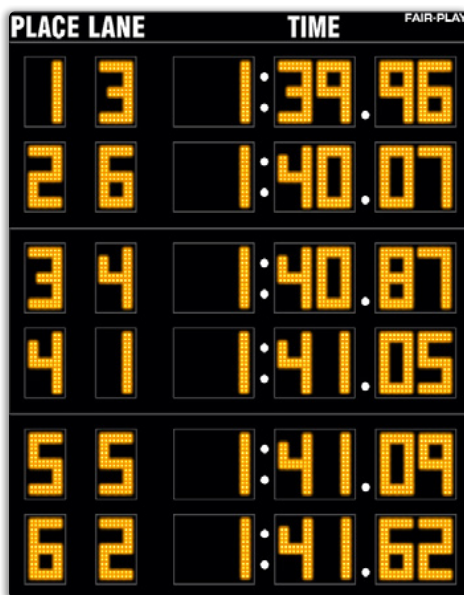

CAPTIONS (H" x W")

LANE	4" x 12"
PLACE	4" x 15"
TIME	4" x 11"
Decimal	1.75"
Colon Diameter	1.75"

DIGIT SIZES (H")

Lane	12"
Place	12"
Time	12"

MODEL: TK-1506-V-2

DIMENSIONS	Height	Length	Depth	Weight
	9'-6"	8'-0"	10"	532 lbs.