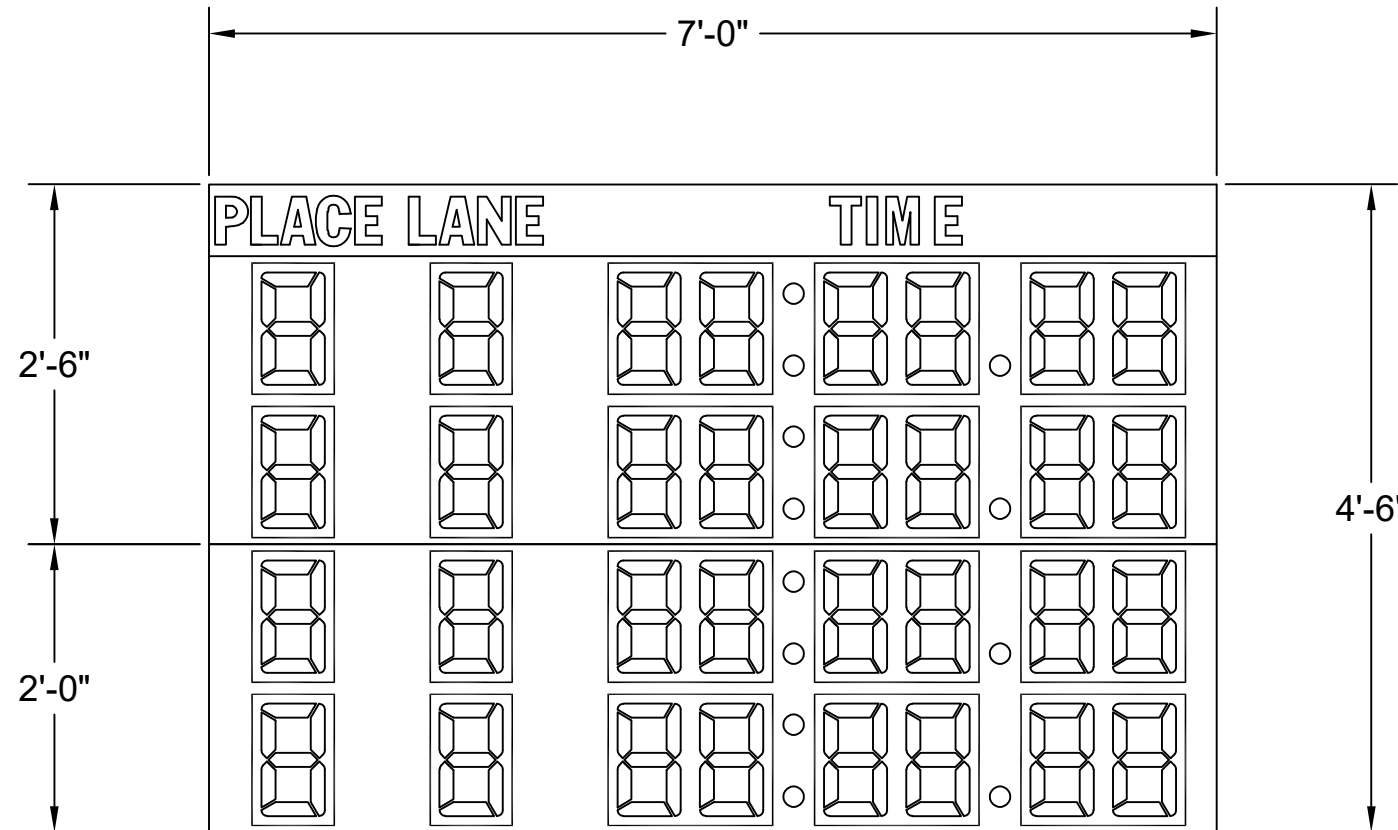

TK-1504-V-4

SIZE: 7'-0" L X 4'-6" H X 4" D

POWER: 120 VAC, 60 Hz., 1-PHASE
252 WATTS.

120 VAC AT THE CONTROL LOCATION.

CONTROL CONSOLE: TBD.
CONTROL CABLE: TBD.

LEDs: AMBER LED.

ESTIMATED WEIGHT: 221 LBS.

GENERAL NOTES:

- REFERENCE 01-0500-01 FOR INSTALLATION NOTES.
- POWER REQUIREMENTS ARE VALID FOR 90 DAYS AFTER THE ORIGINAL RELEASE OR BY THE MOST RECENT REVISION OF THE DRAWING.

TK-1504-V-4

CUSTOMER APPROVAL:		MY SIGNATURE BELOW SIGNIFIES MY APPROVAL TO PROCEED WITH THE DESIGN WORK SPECIFIED HEREIN AND ACKNOWLEDGEMENT THAT I HAVE RECEIVED AND READ THE INSTALLATION SPECIFICATIONS CONTAINED IN FAIR-PLAY DOCUMENT NO. 01-0500-01. CONSULT YOUR FAIR-PLAY SALES ASSOCIATE IF YOU SHOULD HAVE ANY QUESTIONS OR REQUIRE ANY CHANGES TO THIS DOCUMENT.	
PROJECT:	SIGNATURE:	DATE:	
REFERENCE #:	PRINT NAME:		

FAIR-PLAY	THIS DOCUMENT CONTAINS FAIR-PLAY PROPRIETARY INFORMATION. ANY DISCLOSURE, USE OR DUPLICATION OF THE DOCUMENT OR OF ANY INFORMATION CONTAINED THEREIN FOR OTHER THAN THE SPECIFIC PURPOSE FOR WHICH IT WAS DISCLOSED IS EXPRESSLY PROHIBITED, EXCEPT AS MAY BE OTHERWISE AGREED TO IN WRITING. COPYRIGHT 2019.			
	TITLE	DRAWN BY	MODEL	
	FACE VIEW FOR TK-1504-V-4	BEW	B	TK-1504-V-4
		DATE	01-20-21	DWG. NO.
	SCALE	3/4"=1'-0"	01-1504-03-1	

OR	ORIGINAL RELEASE	01-20-21	BEW
REV.#	CHANGE	DATE	BY

6110 AVIATOR DRIVE
HAZELWOOD, MO 63042