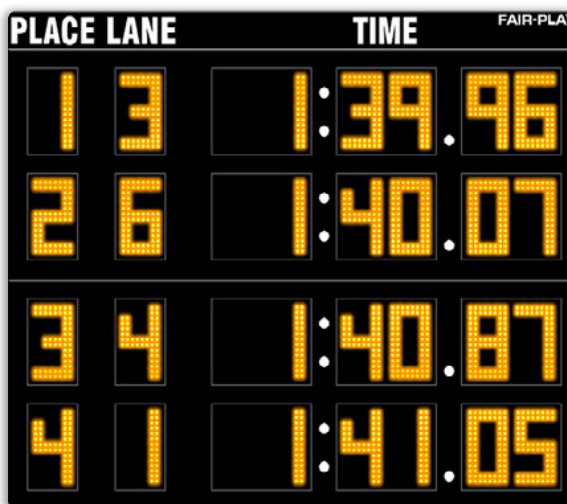

CAPTIONS (H" x W")

LANE	4" x 12"
PLACE	4" x 15"
TIME	4" x 11"
Decimal	1.75"
Colon Diameter	1.75"

DIGIT SIZES (H")

Lane	12"
Place	12"
Time	12"

MODEL: TK-1504-V-2

DIMENSIONS

Height	Length	Depth	Weight
6'-6"	8'-0"	10"	364 lbs.