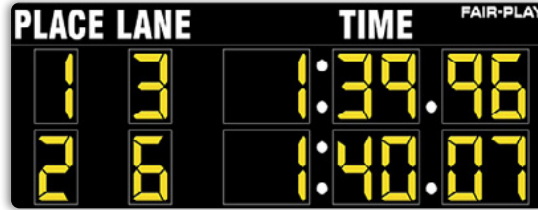

CAPTIONS (H" x W")

LANE	4" x 12"
PLACE	4" x 15"
TIME	4" x 11"
Decimal	1.75"
Colon Diameter	1.75"

DIGIT SIZES (H")

Lane	10"
Place	10"
Time	10"

MODEL: TK-1502-V-4

DIMENSIONS

Height	Length	Depth	Weight
2'-6"	7'-0"	4"	123 lbs.