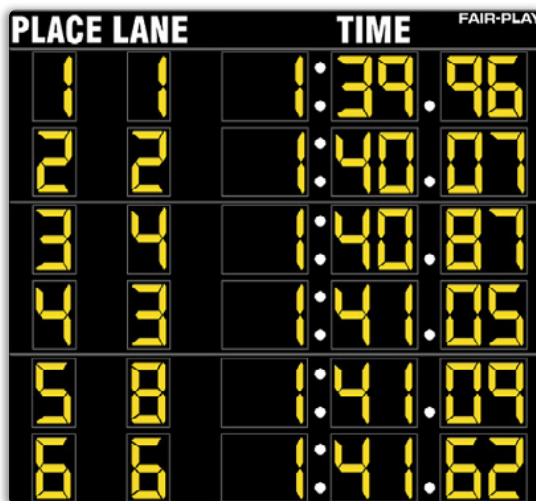

### CAPTIONS (H" x W")

LANE	4" x 12"
PLACE	4" x 15"
TIME	4" x 11"
Decimal	1.75"
Colon Diameter	1.75"

### DIGIT SIZES (H")

Lane	10"
Place	10"
Time	10"

### DIMENSIONS

Height	Length	Depth	Weight
6'-6"	7'-0"	4"	319 lbs.