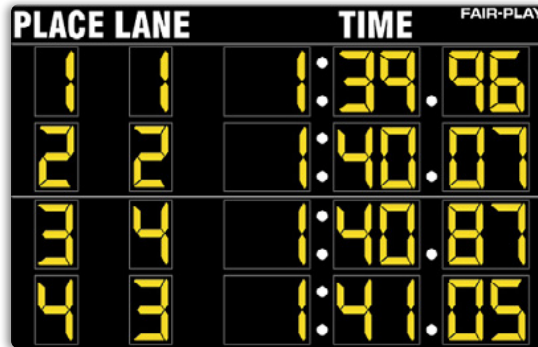

### CAPTIONS (H" x W")

LANE	4" x 12"
PLACE	4" x 15"
TIME	4" x 11"
Decimal	1.75"
Colon Diameter	1.75"

### DIGIT SIZES (H")

Lane	10"
Place	10"
Time	10"

### DIMENSIONS

Height	Length	Depth	Weight
4'-6"	7'-0"	4"	221 lbs.