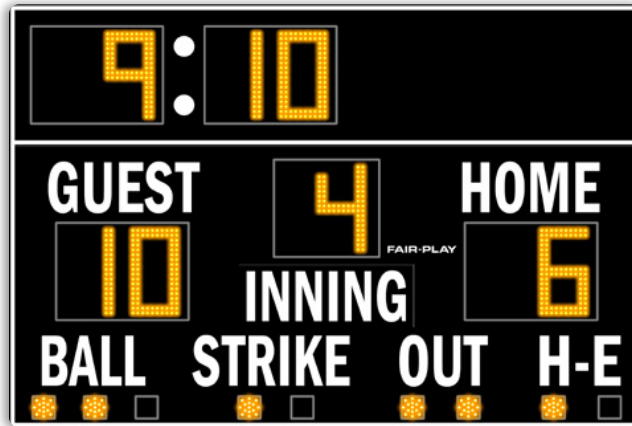

CAPTIONS (H" x W")

HOME	9" x 24"
GUEST	9" x 25"
PERIOD	9" x 29"
INNING	9" x 29"
BALL	9" x 18"
STRIKE	9" x 27"
OUT	9" x 15"
H	9" x 4"
E	9" x 4"
Colon Diameter	3"

DIGIT SIZES (H")

Team Scores	15"
Game Clock	15"
Inning	15"
H/E Spot	3.5"
At Bat Spot	3.5"
Out Spot	3.5"
Strike Spot	3.5"

MODEL: MP-7109T4-2

DIMENSIONS	Height	Length	Depth	Weight
	6'-0"	9'-0"	10"	368 lbs.

STANDARD EQUIPMENT

- Energy efficient LED designs
- Three distinct LED digit colors to visually organize critical game information
- Heavy-duty, vibrating horn (103 dB)
- 4-level control console display brightness adjustment
- 5-year limited warranty
- Easy access built-in service points
- Quality engineered water resistant aluminum
- Complete, secure and durable display mounting
- Built-in lightning suppressor (for standard data direct wire only)
- Request a free project design renderings
- Help Desk Support
- USA Factory authorized national and local sales, service and installation

OPTIONAL EQUIPMENT

- Full-color electronic message displays
- Integrated scoring and display systems
- Illuminated, non-illuminated identification and sponsorship signage
- Personalized vinyl home team name
- Scoreboard caption color (other than white)
- Custom, unique signage options
- Scoreboard control carrying case
- Truss and decorative steel systems
- Power lighting protector or protective net