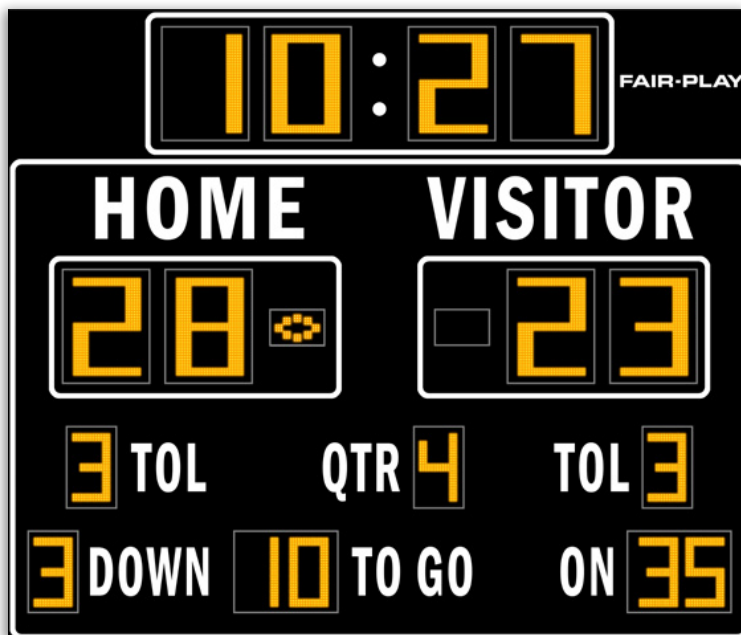

### CAPTIONS (H" x W")

HOME	20.5" x 67.5"
VISITOR	20.5" x 86"
DOWN	15" x 38"
TO GO	15" x 40"
ON	15" x 18"
QTR	15" x 26"
TOL	15" x 26"
Colon Diameter	3"

### DIGIT SIZES (H")

Game Clock	36"
Team Scores	36"
Ball On (or On)	24"
To Go	24"
Down	24"
Qtr	24"
Timeouts Left	24"
Possession	10"

### DIMENSIONS

Height	Length	Depth	Weight
17'-0"	20'-0"	10.25"	1,807 lbs.