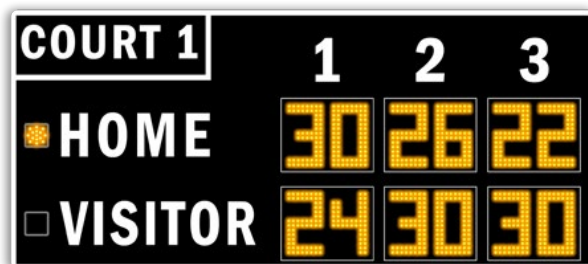

CAPTIONS (H" x W")

HOME	8" x 29"
VISITOR	8" x 38"
COURT #	6.5" x 25.5"
1	8"
2	8"
3	8"

DIGIT SIZES (H")

Sets	12"
------	-----

MODEL: VB-9109-2

DIMENSIONS	Height	Length	Depth	Weight
	4'-0"	9'-0"	10"	153 lbs.