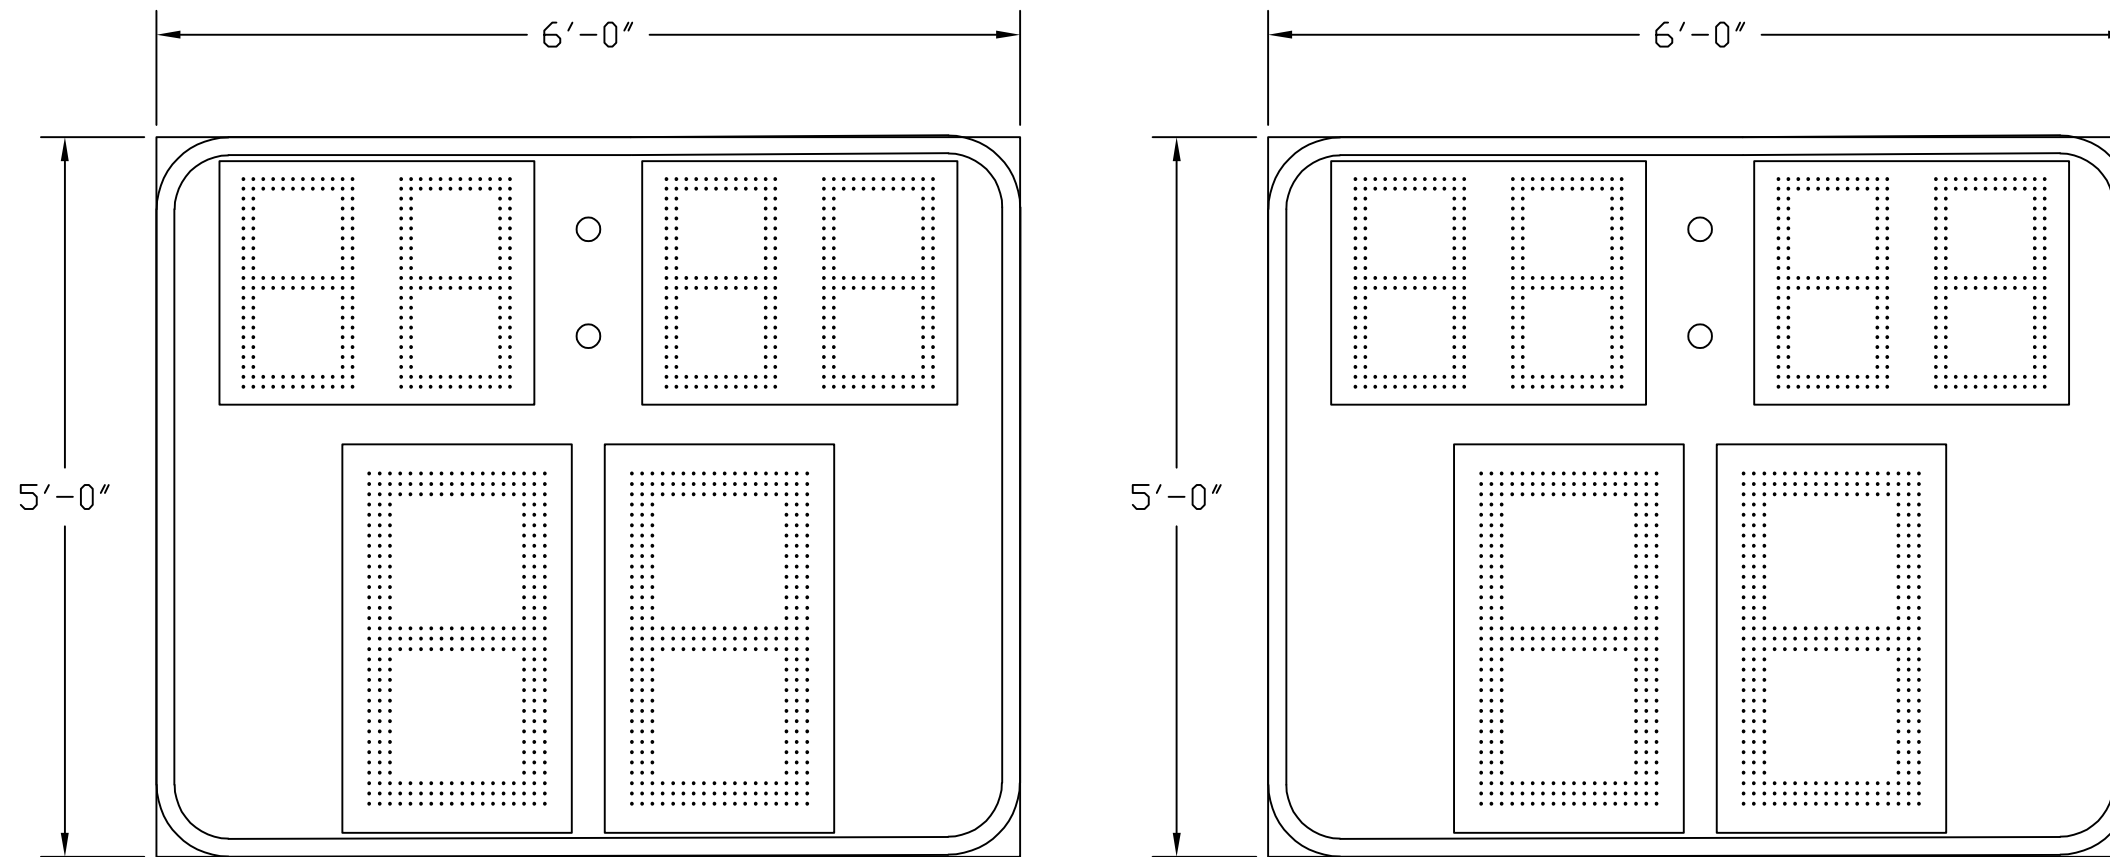

T-0660-2 SET

SIZE: 6'-0" L X 5'-0" H X 10" D (PER DISPLAY)

POWER: 120 VAC, 60 Hz., 1-PHASE
170 WATTS. (PER DISPLAY)

CONTROL CONSOLE: MP-80 SERIES CONTROLLER.

LEDs: AMBER LED.

ESTIMATED WEIGHT: 57 LBS. (PER DISPLAY)

GENERAL NOTES:

- REFERENCE 01-0500-01 FOR INSTALLATION NOTES.
- POWER REQUIREMENTS ARE VALID FOR 90 DAYS AFTER THE ORIGINAL RELEASE OR BY THE MOST RECENT REVISION OF THE DRAWING.

T-0660-2 SET
TOP: GAME CLOCK
BOTTOM: PLAY CLOCK

CUSTOMER APPROVAL:		MY SIGNATURE BELOW SIGNIFIES MY APPROVAL TO PROCEED WITH THE DESIGN WORK SPECIFIED HEREIN AND ACKNOWLEDGEMENT THAT I HAVE RECEIVED AND READ THE INSTALLATION SPECIFICATIONS CONTAINED IN FAIR-PLAY DOCUMENT NO. 01-0500-01. CONSULT YOUR FAIR-PLAY SALES ASSOCIATE IF YOU SHOULD HAVE ANY QUESTIONS OR REQUIRE ANY CHANGES TO THIS DOCUMENT.	
PROJECT:	SIGNATURE:	DATE:	
REFERENCE #:	PRINT NAME:		

FAIR-PLAY	THIS DOCUMENT CONTAINS FAIR-PLAY PROPRIETARY INFORMATION. ANY DISCLOSURE, USE OR DUPLICATION OF THE DOCUMENT OR OF ANY INFORMATION CONTAINED THEREIN FOR OTHER THAN THE SPECIFIC PURPOSE FOR WHICH IT WAS DISCLOSED IS EXPRESSLY PROHIBITED, EXCEPT AS MAY BE OTHERWISE AGREED TO IN WRITING. COPYRIGHT 2019.		
	TITLE	DRAWN BY	MODEL
	FACE VIEW FOR T-0660-2	BEW	B T-0660-2
		DATE	DWG. NO.
	01-08-19	01-0660-02-1	
	SCALE		
	3/4"=1'-0"		

B	UPDATED TITLE BLOCK FORMAT	12-01-20	BEW
A	IDENTIFY TOP AS GAME CLOCK AND BOTTOM AS PLAY CLOCK	05-11-20	BEW
OR	ORIGINAL RELEASE	01-08-19	BEW
REV.#	CHANGE	DATE	BY

6110 AVIATOR DRIVE
HAZELWOOD, MO 63042