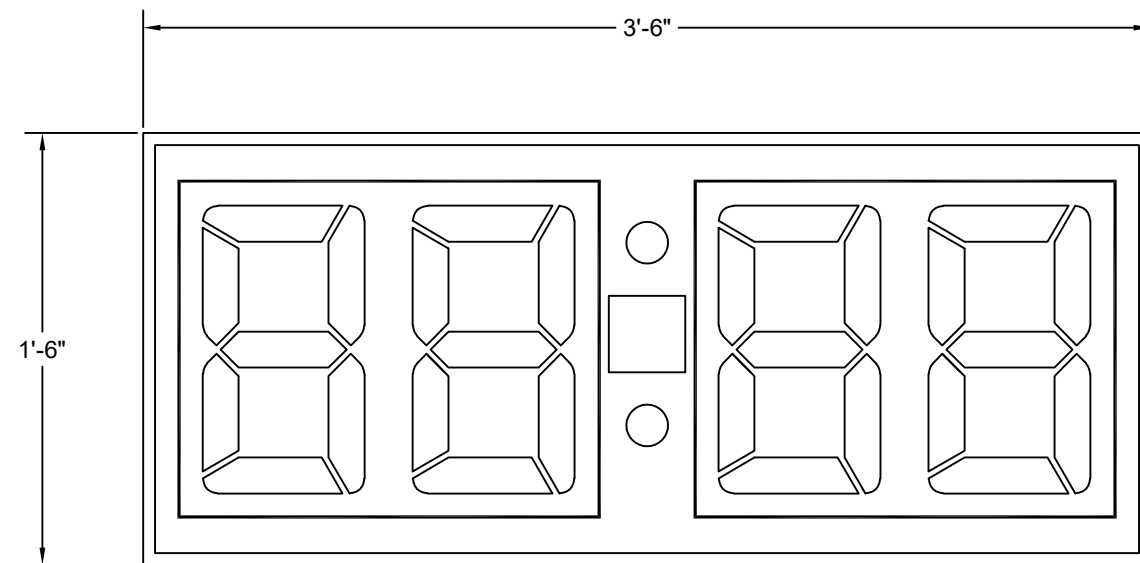

CL-1452-4
4-DIGIT INDOOR CLOCK USING 12"H AMBER LED DIGITS WITH HORN

SIZE: 3'-6"L X 1'-6"H X 4"D

POWER: 120 VAC, 60 Hz., 1-PHASE
76 WATTS.

CONTROL CONSOLE: MP-80 SERIES CONTROLLER.

LEDs: AMBER LED.

ESTIMATED WEIGHT: 25 LBS.

GENERAL NOTES:

- REFERENCE 01-0500-01 FOR INSTALLATION NOTES.
- POWER REQUIREMENTS ARE VALID FOR 90 DAYS AFTER THE ORIGINAL RELEASE OR BY THE MOST RECENT REVISION OF THE DRAWING.

CL-1452-4

CUSTOMER APPROVAL:		MY SIGNATURE BELOW SIGNIFIES MY APPROVAL TO PROCEED WITH THE DESIGN WORK SPECIFIED HEREIN AND ACKNOWLEDGEMENT THAT I HAVE RECEIVED AND READ THE INSTALLATION SPECIFICATIONS CONTAINED IN FAIR-PLAY DOCUMENT NO. 01-0500-01. CONSULT YOUR FAIR-PLAY SALES ASSOCIATE IF YOU SHOULD HAVE ANY QUESTIONS OR REQUIRE ANY CHANGES TO THIS DOCUMENT.	
PROJECT:	SIGNATURE:	DATE:	
REFERENCE #:	PRINT NAME:		

FAIR-PLAY	THIS DOCUMENT CONTAINS FAIR-PLAY PROPRIETARY INFORMATION. ANY DISCLOSURE, USE OR DUPLICATION OF THE DOCUMENT OR OF ANY INFORMATION CONTAINED THEREIN FOR OTHER THAN THE SPECIFIC PURPOSE FOR WHICH IT WAS DISCLOSED IS EXPRESSLY PROHIBITED, EXCEPT AS MAY BE OTHERWISE AGREED TO IN WRITING. COPYRIGHT 2019.			
	TITLE	DRAWN BY	MODEL	
	FACE VIEW FOR CL-1452-4	BEW	B	CL-1452-4
		DATE	DWG. NO.	
	09-22-20	01-1452-01-1		
	SCALE			
	1/8"=1"			

OR	ORIGINAL RELEASE	09-22-20	BEW
REV.#	CHANGE	DATE	BY

6110 AVIATOR DRIVE
HAZELWOOD, MO 63042