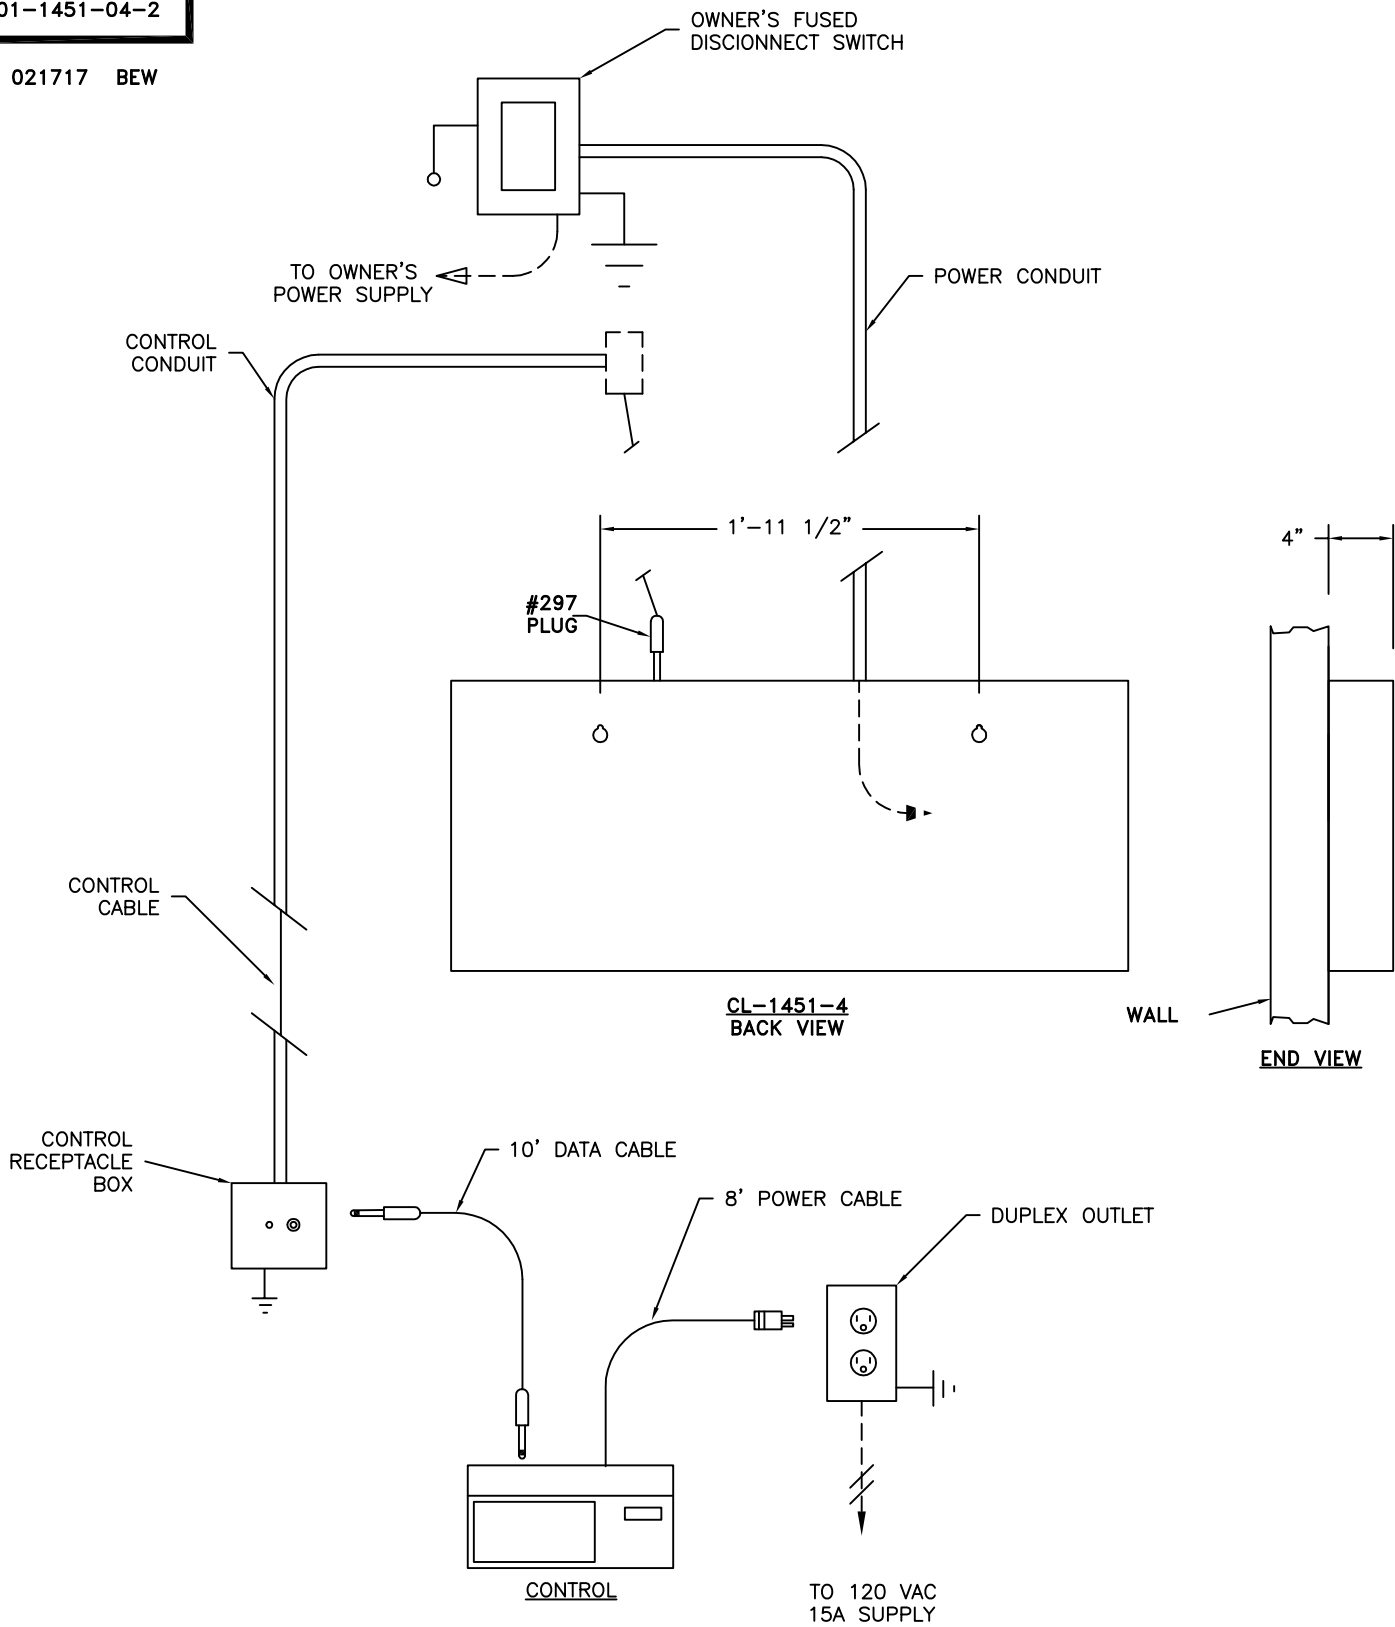

021717 BEW

**NOTES:**  
 POWER WIRES SHOULD BE ROUTED IN SEPARATE CONDUIT FROM CONTROL CABLE. SUGGEST 1/2" CONDUIT FOR CONTROL.  
 FAIR-PLAY ASSUMES NO RESPONSIBILITIES FOR INSTALLATIONS DONE BY OTHERS.  
 \* REFERENCE 01-0500-01 FOR INSTALLATION NOTES.