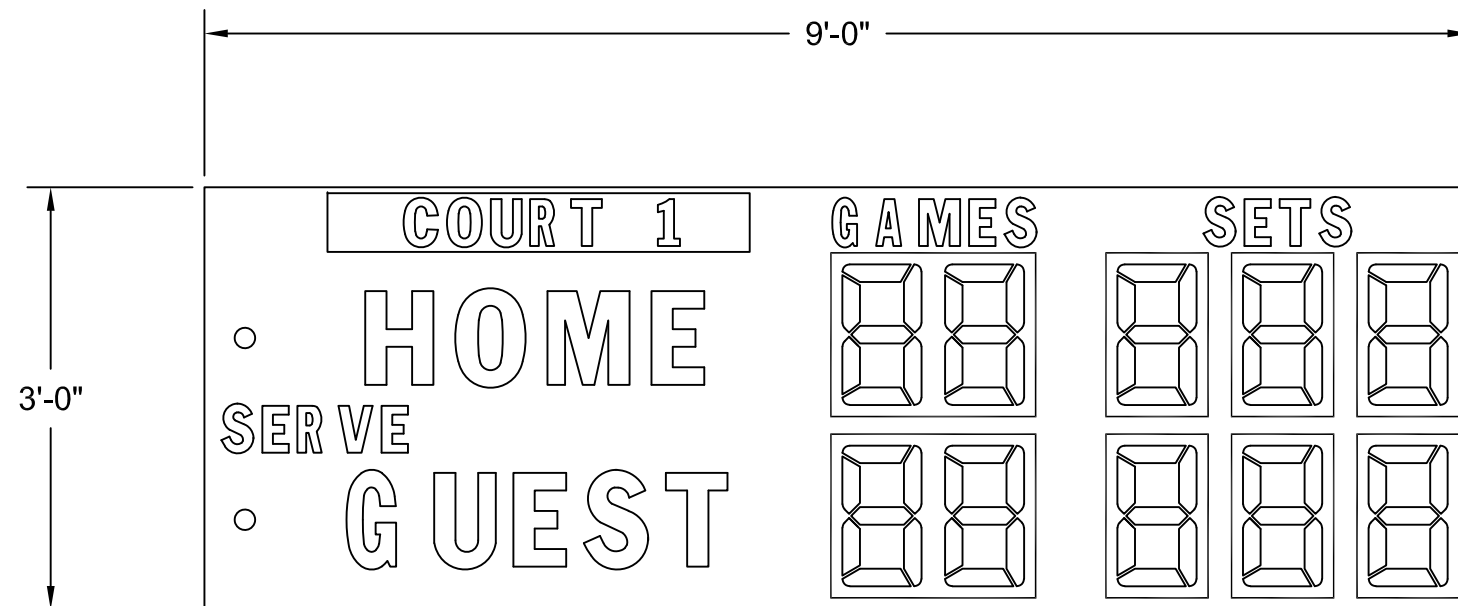

TN-0936-4
INDOOR TENNIS SCOREBOARD USING 12"H AMBER LED DIGITS

SIZE: 9'-0"L X 3'-0"H X 4"D

POWER: 120 VAC, 60 Hz., 1-PHASE
 95 WATTS.

120 VAC AT THE CONTROL LOCATION.

CONTROL CONSOLE: CUSTOM MP-70 CONTROLLER.
 CONTROL CABLE: REF. INSTALLATION MANUAL FOR CABLE REQ'D.

LEDs: LED BAR.

ESTIMATED WEIGHT: 144 LBS.

GENERAL NOTES:

- * REFERENCE 01-0500-01 FOR INSTALLATION NOTES.
- * POWER REQUIREMENTS ARE VALID FOR 90 DAYS AFTER THE ORIGINAL RELEASE OR BY THE MOST RECENT REVISION OF THE DRAWING.

TN-0936-4
INDOOR TENNIS SCOREBOARD USING 12"H AMBER LED BAR DIGITS

CUSTOMER APPROVAL:		MY SIGNATURE BELOW SIGNIFIES MY APPROVAL TO PROCEED WITH THE DESIGN WORK SPECIFIED HEREIN AND ACKNOWLEDGEMENT THAT I HAVE RECEIVED AND READ THE INSTALLATION SPECIFICATIONS CONTAINED IN FAIR-PLAY DOCUMENT NO. 01-0500-01. CONSULT YOUR FAIR-PLAY SALES ASSOCIATE IF YOU SHOULD HAVE ANY QUESTIONS OR REQUIRE ANY CHANGES TO THIS DOCUMENT.	
PROJECT:	SIGNATURE:	DATE:	
REFERENCE #:	PRINT NAME:		

FAIR-PLAY	THIS DOCUMENT CONTAINS FAIR-PLAY PROPRIETARY INFORMATION. ANY DISCLOSURE, USE OR DUPLICATION OF THE DOCUMENT OR OF ANY INFORMATION CONTAINED THEREIN FOR OTHER THAN THE SPECIFIC PURPOSE FOR WHICH IT WAS DISCLOSED IS EXPRESSLY PROHIBITED, EXCEPT AS MAY BE OTHERWISE AGREED TO IN WRITING. COPYRIGHT 2019.		
	TITLE	DRAWN BY	MODEL
	FACE VIEW FOR TN-0936-4	BEW	B TN-0936-4
		DATE 01-13-20	DWG. NO. 01-0936-01-1
	SCALE 3/4"=1'-0"		