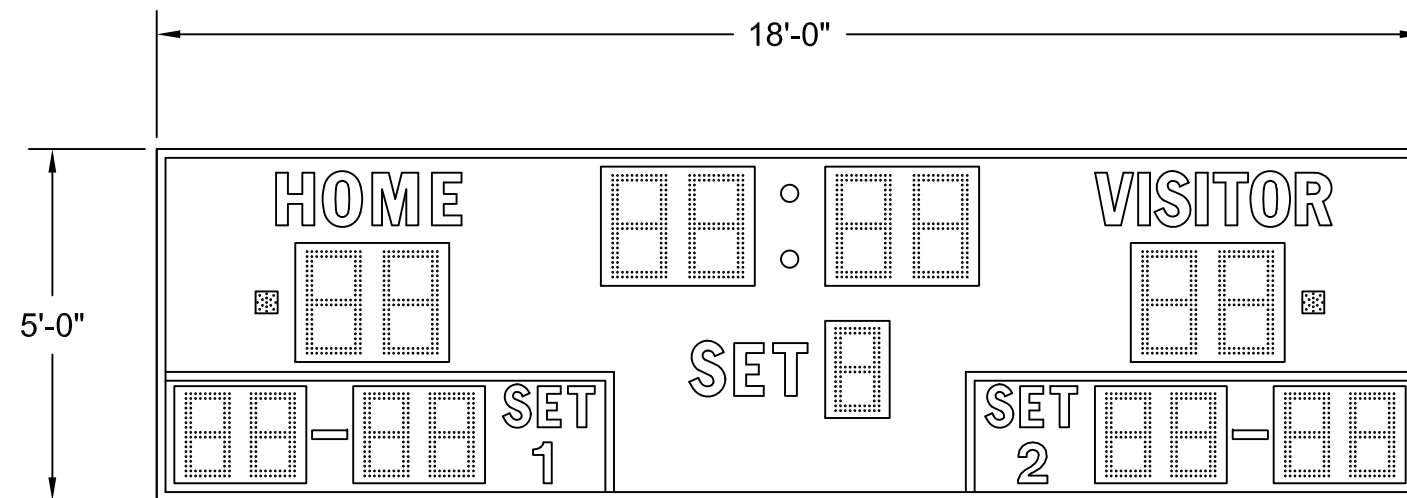

VB-9118-2
OUTDOOR BEACH VOLLEYBALL SCOREBOARD USING 18"H, 15"H OUTDOOR
AMBER LED DIGITS

SIZE: 18'-0"L X 5'-0"H X 10"D

POWER: 120 VAC, 60 Hz., 1-PHASE
 255 WATTS.

CONTROL CONSOLE: MP-80 SERIES CONTROLLER.

LEDs: AMBER LED.

OPTIONS: LIGHTNING DAMAGE REDUCTION UNIT.

ESTIMATED WEIGHT: 383 LBS.

GENERAL NOTES:

- * REFERENCE 01-0500-01 FOR INSTALLATION NOTES.
- * POWER REQUIREMENTS ARE VALID FOR 90 DAYS AFTER THE ORIGINAL RELEASE OR BY THE MOST RECENT REVISION OF THE DRAWING.

VB-9118-2
OUTDOOR BEACH VOLLEYBALL SCOREBOARD
USING 18"H, 15"H OUTDOOR AMBER LED DIGITS

CUSTOMER APPROVAL:		MY SIGNATURE BELOW SIGNIFIES MY APPROVAL TO PROCEED WITH THE DESIGN WORK SPECIFIED HEREIN AND ACKNOWLEDGEMENT THAT I HAVE RECEIVED AND READ THE INSTALLATION SPECIFICATIONS CONTAINED IN FAIR-PLAY DOCUMENT NO. 01-0500-01. CONSULT YOUR FAIR-PLAY SALES ASSOCIATE IF YOU SHOULD HAVE ANY QUESTIONS OR REQUIRE ANY CHANGES TO THIS DOCUMENT.	
PROJECT:	SIGNATURE:	DATE:	
REFERENCE #:	PRINT NAME:		

REV.#	DESCRIPTION	DATE	BY
A	CORRECTED CABINET HEIGHT DESCRIPTION FROM 5'-9"H TO 5'-0"H	06-09-20	BEW
OR	ORIGINAL RELEASE	06-09-20	BEW
	CHANGE		