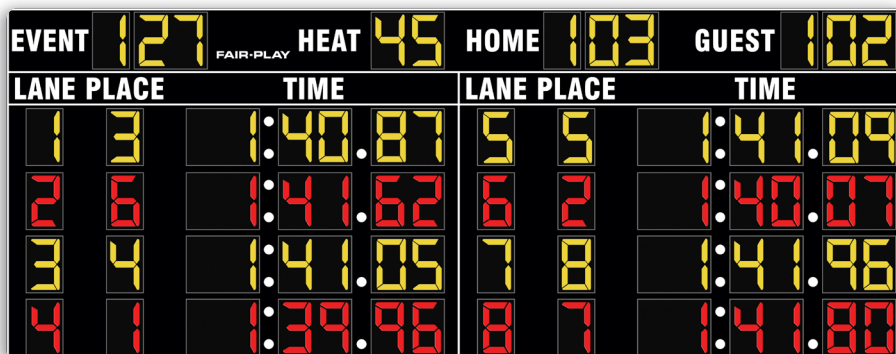

CAPTIONS (H" x W")

HOME	4" x 13"
GUEST	4" x 15"
HEAT	4" x 12"
EVENT	4" x 15"
LANE	4" x 12"
PLACE	4" x 15"
TIME	4" x 11"
Decimal	1.75"
Colon Diameter	1.75"

DIGIT SIZES (H")

Lane	10"
Place	10"
Time	10"
Event	10"
Heat	10"
Score	10"

UV resistant custom paint & vinyl trim colors available.

12 Fair-Play FREE Standard Scoreboard Colors

BRIGHT RED	KELLY GREEN	REFLEX BLUE
CRIMSON RED	FOREST GREEN	SIGNAL BLACK
DEEP MAROON	CHAMPION BLUE	CHARCOAL
GRAPE PURPLE	ROYAL BLUE	WHITE

MODEL: SW-1631-4

DIMENSIONS	Height	Length	Depth	Weight
	5'-6"	14'-0"	4"	410 lbs.

STANDARD EQUIPMENT

- Energy efficient LED designs
- Three distinct LED digit colors to visually organize critical game information
- Heavy-duty, vibrating horn (103 dB)
- 4-level control console display brightness adjustment
- 5-year limited warranty
- Easy access built-in service points
- Quality engineered water resistant aluminum
- Complete, secure and durable display mounting
- Built-in lighting suppressor (for standard data direct wire only)
- Request a free project design renderings
- Help Desk Support
- USA Factory authorized national and local sales, service and installation