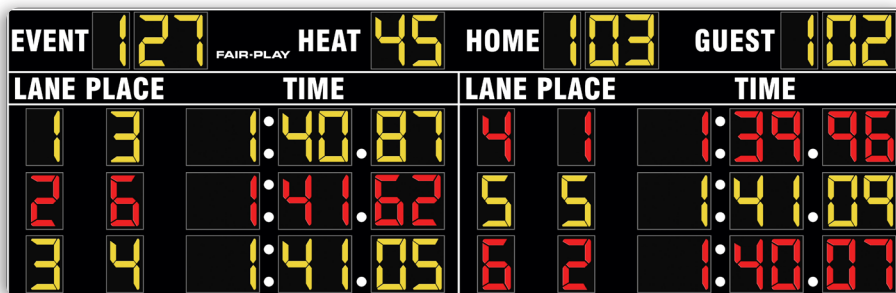

CAPTIONS (H" x W")

HOME	4" x 13"
GUEST	4" x 15"
HEAT	4" x 12"
EVENT	4" x 15"
LANE	4" x 12"
PLACE	4" x 15"
TIME	4" x 11"
Decimal	1.75"
Colon Diameter	1.75"

DIGIT SIZES (H")

Lane	10"
Place	10"
Time	10"
Event	10"
Heat	10"
Score	10"

UV resistant custom paint & vinyl trim colors available.

12 Fair-Play FREE Standard Scoreboard Colors

 BRIGHT RED	 KELLY GREEN	 REFLEX BLUE
 CRIMSON RED	 FOREST GREEN	 SIGNAL BLACK
 DEEP MAROON	 CHAMPION BLUE	 CHARCOAL
 GRAPE PURPLE	 ROYAL BLUE	 WHITE

MODEL: SW-1561-4

DIMENSIONS	Height	Length	Depth	Weight
	4'-6"	14'-0"	4"	338 lbs.

STANDARD EQUIPMENT

- Energy efficient LED designs
- Three distinct LED digit colors to visually organize critical game information
- Heavy-duty, vibrating horn (103 dB)
- 4-level control console display brightness adjustment
- 5-year limited warranty
- Easy access built-in service points
- Quality engineered water resistant aluminum
- Complete, secure and durable display mounting
- Built-in lighting suppressor (for standard data direct wire only)
- Request a free project design renderings
- Help Desk Support
- USA Factory authorized national and local sales, service and installation