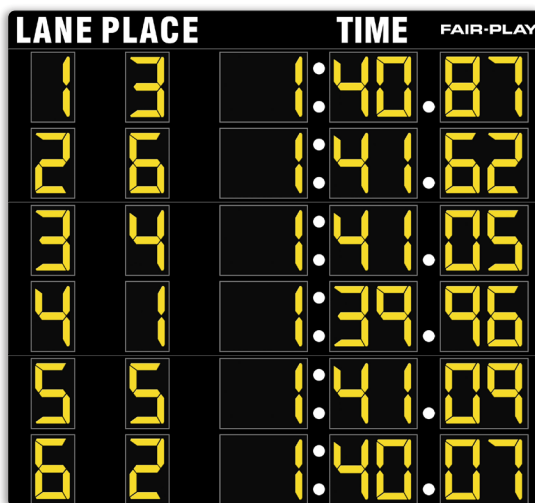

### CAPTIONS (H" x W")

LANE	4" x 12"
PLACE	4" x 15"
TIME	4" x 11"
Decimal	1.75"
Colon Diameter	1.75"

### DIGIT SIZES (H")

Lane	10"
Place	10"
Time	10"

### MODEL: SW-1526-V-4

DIMENSIONS	Height	Length	Depth	Weight
	6'-6"	7'-0"	4"	242 lbs.

UV resistant custom paint & vinyl trim colors available.