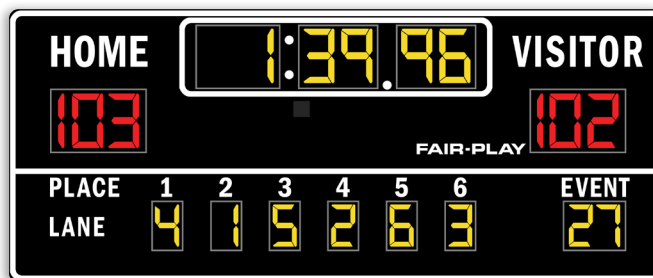

CAPTIONS (H" x W")

HOME	7" x 21"
VISITOR	7" x 29"
EVENT	4" x 15"
LANE	4" x 12"
PLACE	4" x 16"
1	4" x 2"
2,3,4,5,6	4" x 3"

DIGIT SIZES (H")

Team Scores	12"
Game Clock	12"
Event	10"
Lane	10"

MODEL: SW-1056-4

DIMENSIONS

Height	Length	Depth	Weight
5'-0"	12'-0"	4"	140 lbs.

UV resistant custom paint & vinyl trim colors available.

15 Fair-Play FREE Standard Trim Tape Colors

12 Fair-Play FREE Standard Scoreboard Colors