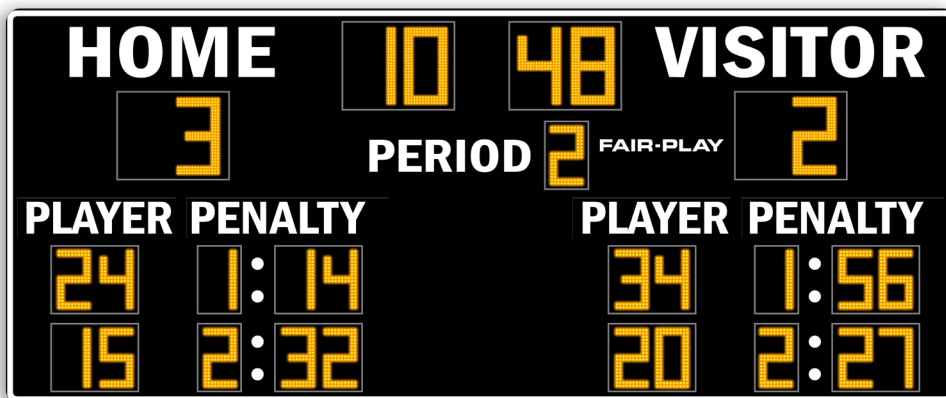

### CAPTIONS (H" x W")

HOME	15" x 63"
VISITOR	15" x 81"
PERIOD	10" x 49"
SHOTS	10" x 43"
C/K	10" x 21"
SAVES	10" x 36"
Colon Diameter	3"

### DIGIT SIZES (H")

Game Clock	24"
Team Scores	24"
Corner Kicks	18"
Period	18"
Saves	18"
Shots	18"

### MODEL: SC-8124LA-2

DIMENSIONS	Height	Length	Depth	Weight
	10'-0"	24'-0"	10"	1,200 lbs.

UV resistant custom paint & vinyl trim colors available.