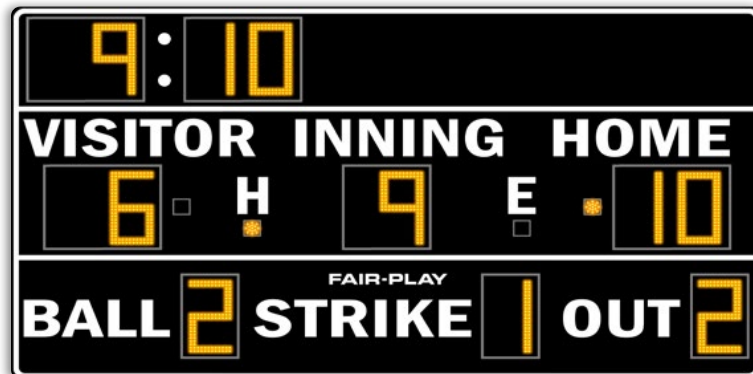

CAPTIONS (H" x W")

HOME	9" x 41"
VISITOR	9" x 49"
INNING	9" x 45"
BALL	9" x 33"
STRIKE	9" x 48"
OUT	9" x 27"
H	9" x 8"
E	9" x 7"
PERIOD	9" x 44"

DIGIT SIZES (H")

Team Scores	18"
Game Clock	18"
Inning	18"
Period	18"
Out	18"
Ball Spot	18"
Strike	18"
H/E Spot	3.5"
At Bat Spot	3.5"

MODEL: MP-7200-2

DIMENSIONS	Height	Length	Depth	Weight
	7'-6"	14'-0"	10"	919 lbs.

STANDARD EQUIPMENT

- Super-bright, wide-angle amber LED's
- 4-level control console display brightness adjustment
- 5-year limited warranty
- Easy access built-in service points
- Quality engineered water resistant aluminum
- Complete, secure and durable display mounting
- Built-in lighting suppressor (for standard data direct wire only)
- Request a free project design renderings
- Help Desk Support
- USA Factory authorized national and local sales, service and installation