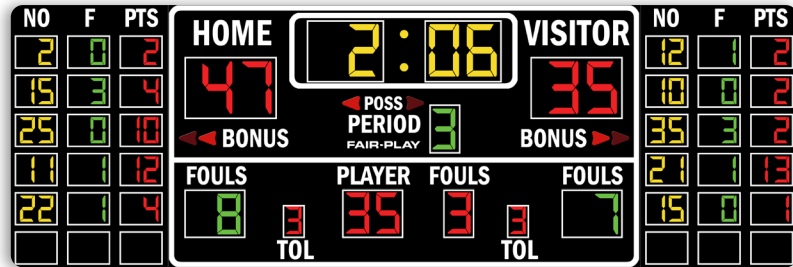

DIGIT SIZES (H")

Game Clock	12"
Team Scores	12"
Period	10"
Personal Fouls	10"
Player Number	10"
Team Fouls	10"
Stats Fouls	6"
Stats Player	6"
Stats Points	6"
Stats Digs*	6"
Stats Kills*	6"
Timeouts Left	6"

*Volleyball conversion

UV resistant custom paint & vinyl trim colors available.

15 Fair-Play FREE Standard Trim Tape Colors

12 Fair-Play FREE Standard Scoreboard Colors

MODEL: BB-2666-4

DIMENSIONS

Height	Length	Depth	Weight
5'-0"	15'-0"	4"	265 lbs.