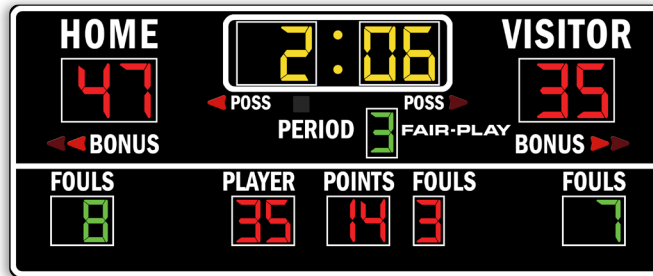

CAPTIONS (H" x W")

HOME	7" x 21"
VISITOR	7" x 29"
PERIOD	4" x 17"
BONUS	4" x 15"
POSS	3" x 9"
FOULS (Personal)	4" x 14"
FOULS (Team)	4" x 14"
PLAYER	4" x 17"
POINTS	4" x 16"

DIGIT SIZES (H")

Team Scores	12"
Game Clock	12"
Period	10"
Personal Fouls	10"
Personal Points	10"
Player Number	10"
Team Fouls	10"

UV resistant custom paint & vinyl trim colors available.

15 Fair-Play FREE Standard Trim Tape Colors

BRIGHT YELLOW	BURGUNDY	BLACK
SUNFLOWER	PURPLE	SILVER METALLIC
BRIGHT ORANGE	LIGHT NAVY	SATIN GOLD METALLIC
TOMATO RED	INTENSE BLUE	MEDIUM GRAY
CARDINAL RED	FOREST GREEN	WHITE

12 Fair-Play FREE Standard Scoreboard Colors

BRIGHT RED	KELLY GREEN	REFLEX BLUE
CRIMSON RED	FOREST GREEN	SIGNAL BLACK
DEEP MAROON	CHAMPION BLUE	CHARCOAL
GRAPE PURPLE	ROYAL BLUE	WHITE

MODEL: BB-1720-4

DIMENSIONS	Height	Length	Depth	Weight
	5'-0"	12'-0"	4"	240 lbs.