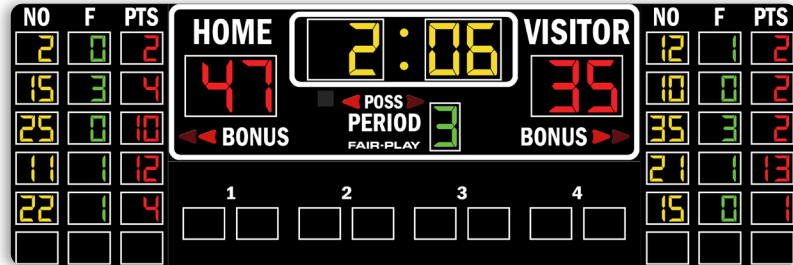

Game Clock	12"
Team Scores	12"
Period	10"
Stats Fouls	6"
Stats Player	6"
Stats Points	6"
GAME 1	6"
GAME 2	6"
GAME 3	6"
GAME 4	6"

UV resistant custom paint & vinyl trim colors available.

15 Fair-Play FREE Standard Trim Tape Colors

BRIGHT YELLOW	BURGUNDY	BLACK
SUNFLOWER	PURPLE	SILVER METALLIC
BRIGHT ORANGE	LIGHT NAVY	SATIN GOLD METALLIC
TOMATO RED	INTENSE BLUE	MEDIUM GRAY
CARDINAL RED	FOREST GREEN	WHITE

12 Fair-Play FREE Standard Scoreboard Colors

BRIGHT RED	KELLY GREEN	REFLEX BLUE
CRIMSON RED	FOREST GREEN	SIGNAL BLACK
DEEP MAROON	CHAMPION BLUE	CHARCOAL
GRAPE PURPLE	ROYAL BLUE	WHITE

MODEL: BB-1696-4

DIMENSIONS

Height	Length	Depth	Weight
5'-0"	15'-0"	4"	280 lbs.