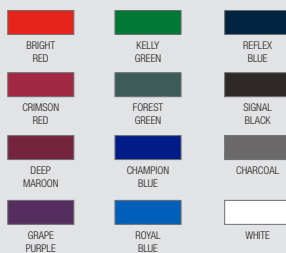

### DIGIT SIZES (H")

BALL	18"
STRIKE	18"
OUT	18"
H/E COUNTER	18"
RUNS	15"
HITS	15"
ERROR	15"
INNING SCORES	15"

UV resistant custom paint & vinyl trim colors available.

#### 15 Fair-Play FREE Standard Trim Tape Colors

#### 12 Fair-Play FREE Standard Scoreboard Colors