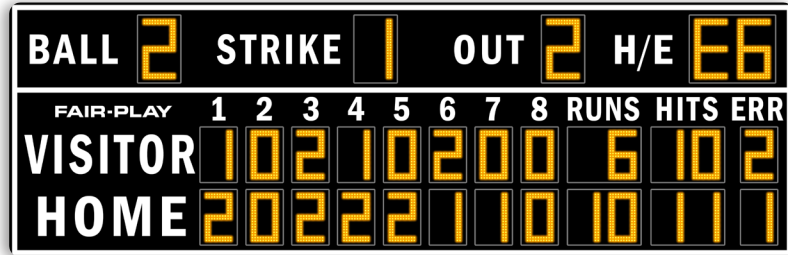

MODEL: BA-7420-2

DIMENSIONS

Height	Length	Depth	Weight
6'-6"	20'-0"	10"	553 lbs.

STANDARD EQUIPMENT

- Super-bright, wide-angle amber LED's
- 4-level control console display brightness adjustment
- 5-year limited warranty
- Easy access built-in service points
- Quality engineered water resistant aluminum
- Complete, secure and durable display mounting
- Built-in lighting suppressor (for standard data direct wire only)
- Request a free project design renderings
- Help Desk Support
- USA Factory authorized national and local sales, service and installation

OPTIONAL EQUIPMENT

- Full-color electronic message displays
- Integrated scoring and display systems
- Illuminated, non-illuminated identification and sponsorship signage
- Personalized vinyl home team name
- Scoreboard caption color (other than white)
- Custom, unique signage options
- Scoreboard control carrying case
- Truss and decorative steel systems
- Pitch speed system
- Pitch count display
- Field use time
- Power lighting protector

ELECTRICAL

Voltage	Hertz	Watts	AMPS	Phase	Wiring	Circuits Required	Safety Listing	Scoreboard Display	Control Console
120 VAC	60	427	4	1	2-Wire + ground	1	ETL/CETL	-22° to 131° F -30° to 55° C	32° to 131° F 0° to 55° C

All weights and measures are approximate. To confirm specifications please contact your local Fair-Play representative.

OPERATING TEMPERATURES

For applicable models, consult with a sales representative on the following:

- Choice of Fair-Play's scorekeeper approved score systems
- Electronic Team Names
- Rear-illuminated scoreboard captions or scoreboard sport-conversion captions (electronic)
- Changeable scoreboard game captions — electronic available, operated via control
- Pitch Speed or Pitch Count Display Systems