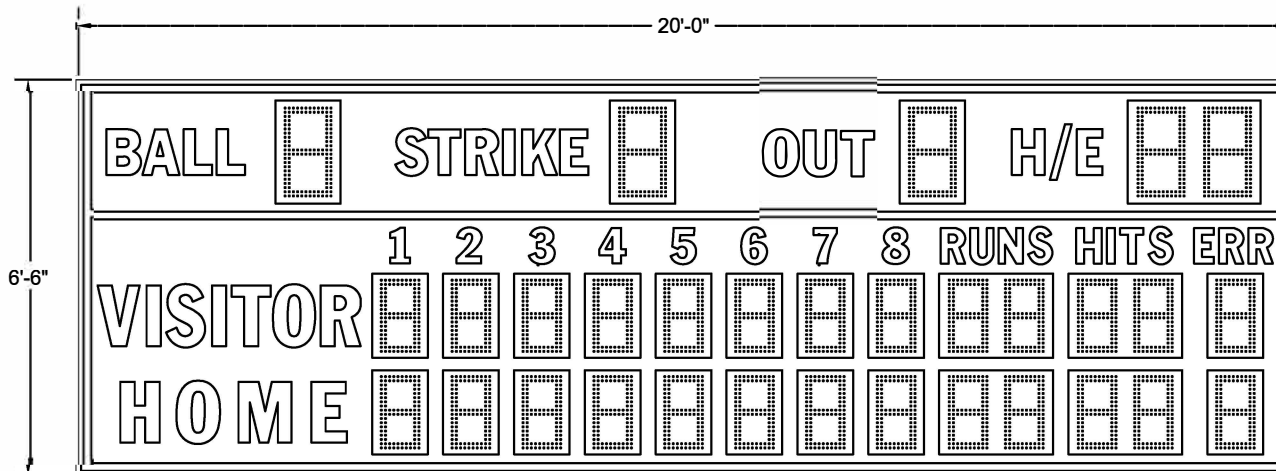

LED'S: AMBER LED.

OPTIONS: LIGHTNING DAMAGE REDUCTION UNIT.

WIRELESS MP-70 CONTROL OPERATION.

ESTIMATED WEIGHT: 553 LBS.

GENERAL NOTES:

- * REFERENCE 01-0500-01 FOR INSTALLATION NOTES.
- * POWER REQUIREMENTS ARE VALID FOR 90 DAYS AFTER THE ORIGINAL RELEASE OR BY THE MOST RECENT REVISION OF THE DRAWING.

BA-7420-2
OUTDOOR BASEBALL SCOREBOARD USING AMBER LED 18" & 15" DIGITS WITH RUNS, HITS, ERR

FAIR-PLAY

6110 AVIATOR DRIVE
HAZELWOOD, MO 63042
fair-play.com

PROJECT NAME:		REF. #:	
<small>THIS DOCUMENT CONTAINS TRANS-LUX PROPRIETARY INFORMATION. ANY REPRODUCTION, USE OR DUPLICATION OF THE DOCUMENT OR OF ANY INFORMATION CONTAINED THEREIN FOR OTHER THAN THE SPECIFIC PURPOSE FOR WHICH IT WAS DEVELOPED IS EXPRESSLY PROHIBITED, EXCEPT AS MAY BE OTHERWISE AGREED TO IN WRITING. COPYRIGHT 2010.</small>			
TITLE	DRAWN BY	MODEL:	
FACE VIEW FOR BA-7420-4	BEW	B	BA-7420-2
	DATE		DWG. NO.
	04-21-14		01-7420-03-1
	SCALE		
	1/2" = 1'-0"		