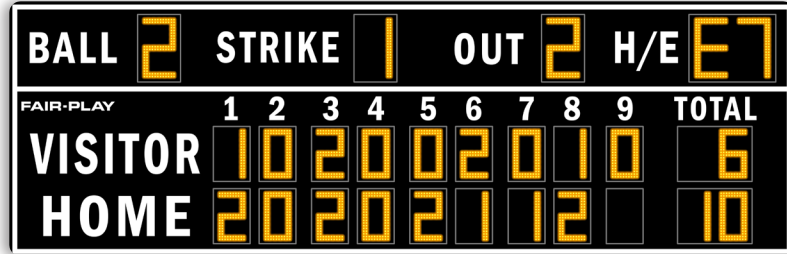

MODEL: BA-7320-2

DIMENSIONS	Height	Length	Depth	Weight
	6'-6"	20'-0"	10"	553 lbs.

STANDARD EQUIPMENT

- Super-bright, wide-angle amber LED's
- 4-level control console display brightness adjustment
- 5-year limited warranty
- Easy access built-in service points
- Quality engineered water resistant aluminum
- Complete, secure and durable display mounting
- Built-in lighting suppressor (for standard data direct wire only)
- Request a free project design renderings
- Help Desk Support
- USA Factory authorized national and local sales, service and installation

OPTIONAL EQUIPMENT

- Full-color electronic message displays
- Integrated scoring and display systems
- Illuminated, non-illuminated identification and sponsorship signage
- Personalized vinyl home team name
- Scoreboard caption color (other than white)
- Custom, unique signage options
- Scoreboard control carrying case
- Truss and decorative steel systems
- Pitch speed display system
- Pitch count display
- Power lighting protector

ELECTRICAL

Voltage	Hertz	Watts	AMPS	Phase	Wiring	Circuits Required	Safety Listing	Scoreboard Display	Control Console
120 VAC	60	373	2.48	1	2-Wire + ground	1	ETL/CETL	-22° to 131° F | -30° to 55° C	32° to 131° F | 0° to 55° C

OPERATING TEMPERATURES

All weights and measures are approximate. To confirm specifications please contact your local Fair-Play representative.

For applicable models, consult with a sales representative on the following:

- Choice of Fair-Play's scorekeeper approved score systems
- Electronic Team Names
- Rear-illuminated scoreboard captions or scoreboard sport-conversion captions (electronic)
- Changeable scoreboard game captions — electronic available, operated via control
- Pitch Speed or Pitch Count Display Systems