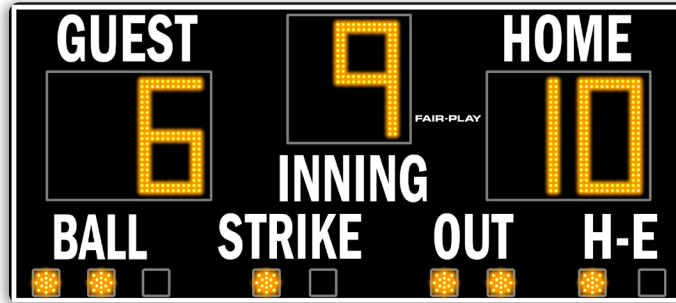

MODEL: BA-7309-2

DIMENSIONS

Height	Length	Depth	Weight
4'-0"	9'-0"	10"	153 lbs.

STANDARD EQUIPMENT

- Super-bright, wide-angle amber LED's
- 4-level control console display brightness adjustment
- 5-year limited warranty
- Easy access built-in service points
- Quality engineered water resistant aluminum
- Complete, secure and durable display mounting
- Built-in lighting suppressor (for standard data direct wire only)
- Request a free project design renderings
- Help Desk Support
- USA Factory authorized national and local sales, service and installation

OPTIONAL EQUIPMENT

- Full-color electronic message displays
- Integrated scoring and display systems
- Illuminated, non-illuminated identification and sponsorship signage
- Personalized vinyl home team name
- Scoreboard caption color (other than white)
- Custom, unique signage options
- Scoreboard control carrying case
- Truss and decorative steel systems
- Power lighting protector

ELECTRICAL

Voltage	Hertz	Watts	AMPS	Phase	Wiring	Circuits Required	Safety Listing	Scoreboard Display	Control Console
120 VAC	60	120	2	1	2-Wire + ground	1	ETL/CETL	-22° to 131° F	-30° to 55° C
								32° to 131° F	0° to 55° C

All weights and measures are approximate. To confirm specifications please contact your local Fair-Play representative.

OPERATING TEMPERATURES

For applicable models, consult with a sales representative on the following:

- Choice of Fair-Play's scorekeeper approved score systems
- Electronic Team Names
- Rear-illuminated scoreboard captions or scoreboard sport-conversion captions (electronic)
- Changeable scoreboard game captions — electronic available, operated via control
- Pitch Speed or Pitch Count Display Systems