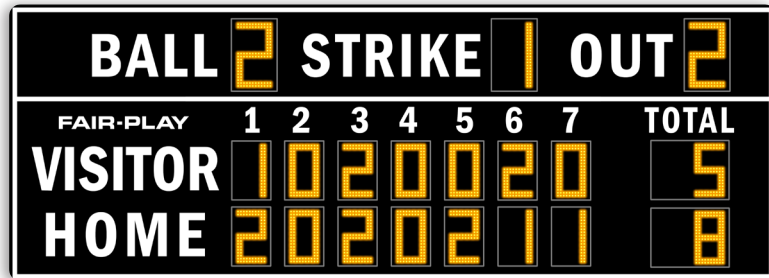

### CAPTIONS (H" x W")

HOME	12" x 45"
VISITOR	12" x 52"
STRIKE	12" x 51"
OUT	12" x 30"
BALL	12" x 37"
1	7" x 4"
2,3,4,5,6,7	7" x 5"
TOTAL	7" x 26"

### DIGIT SIZES (H")

BALL	18"
OUT	18"
STRIKE	18"
INNING SCORE	15"
TOTAL	15"

### DIMENSIONS

Height	Length	Depth	Weight
6'-6"	18'-0"	10"	622 lbs.

UV resistant custom paint & vinyl trim colors available.