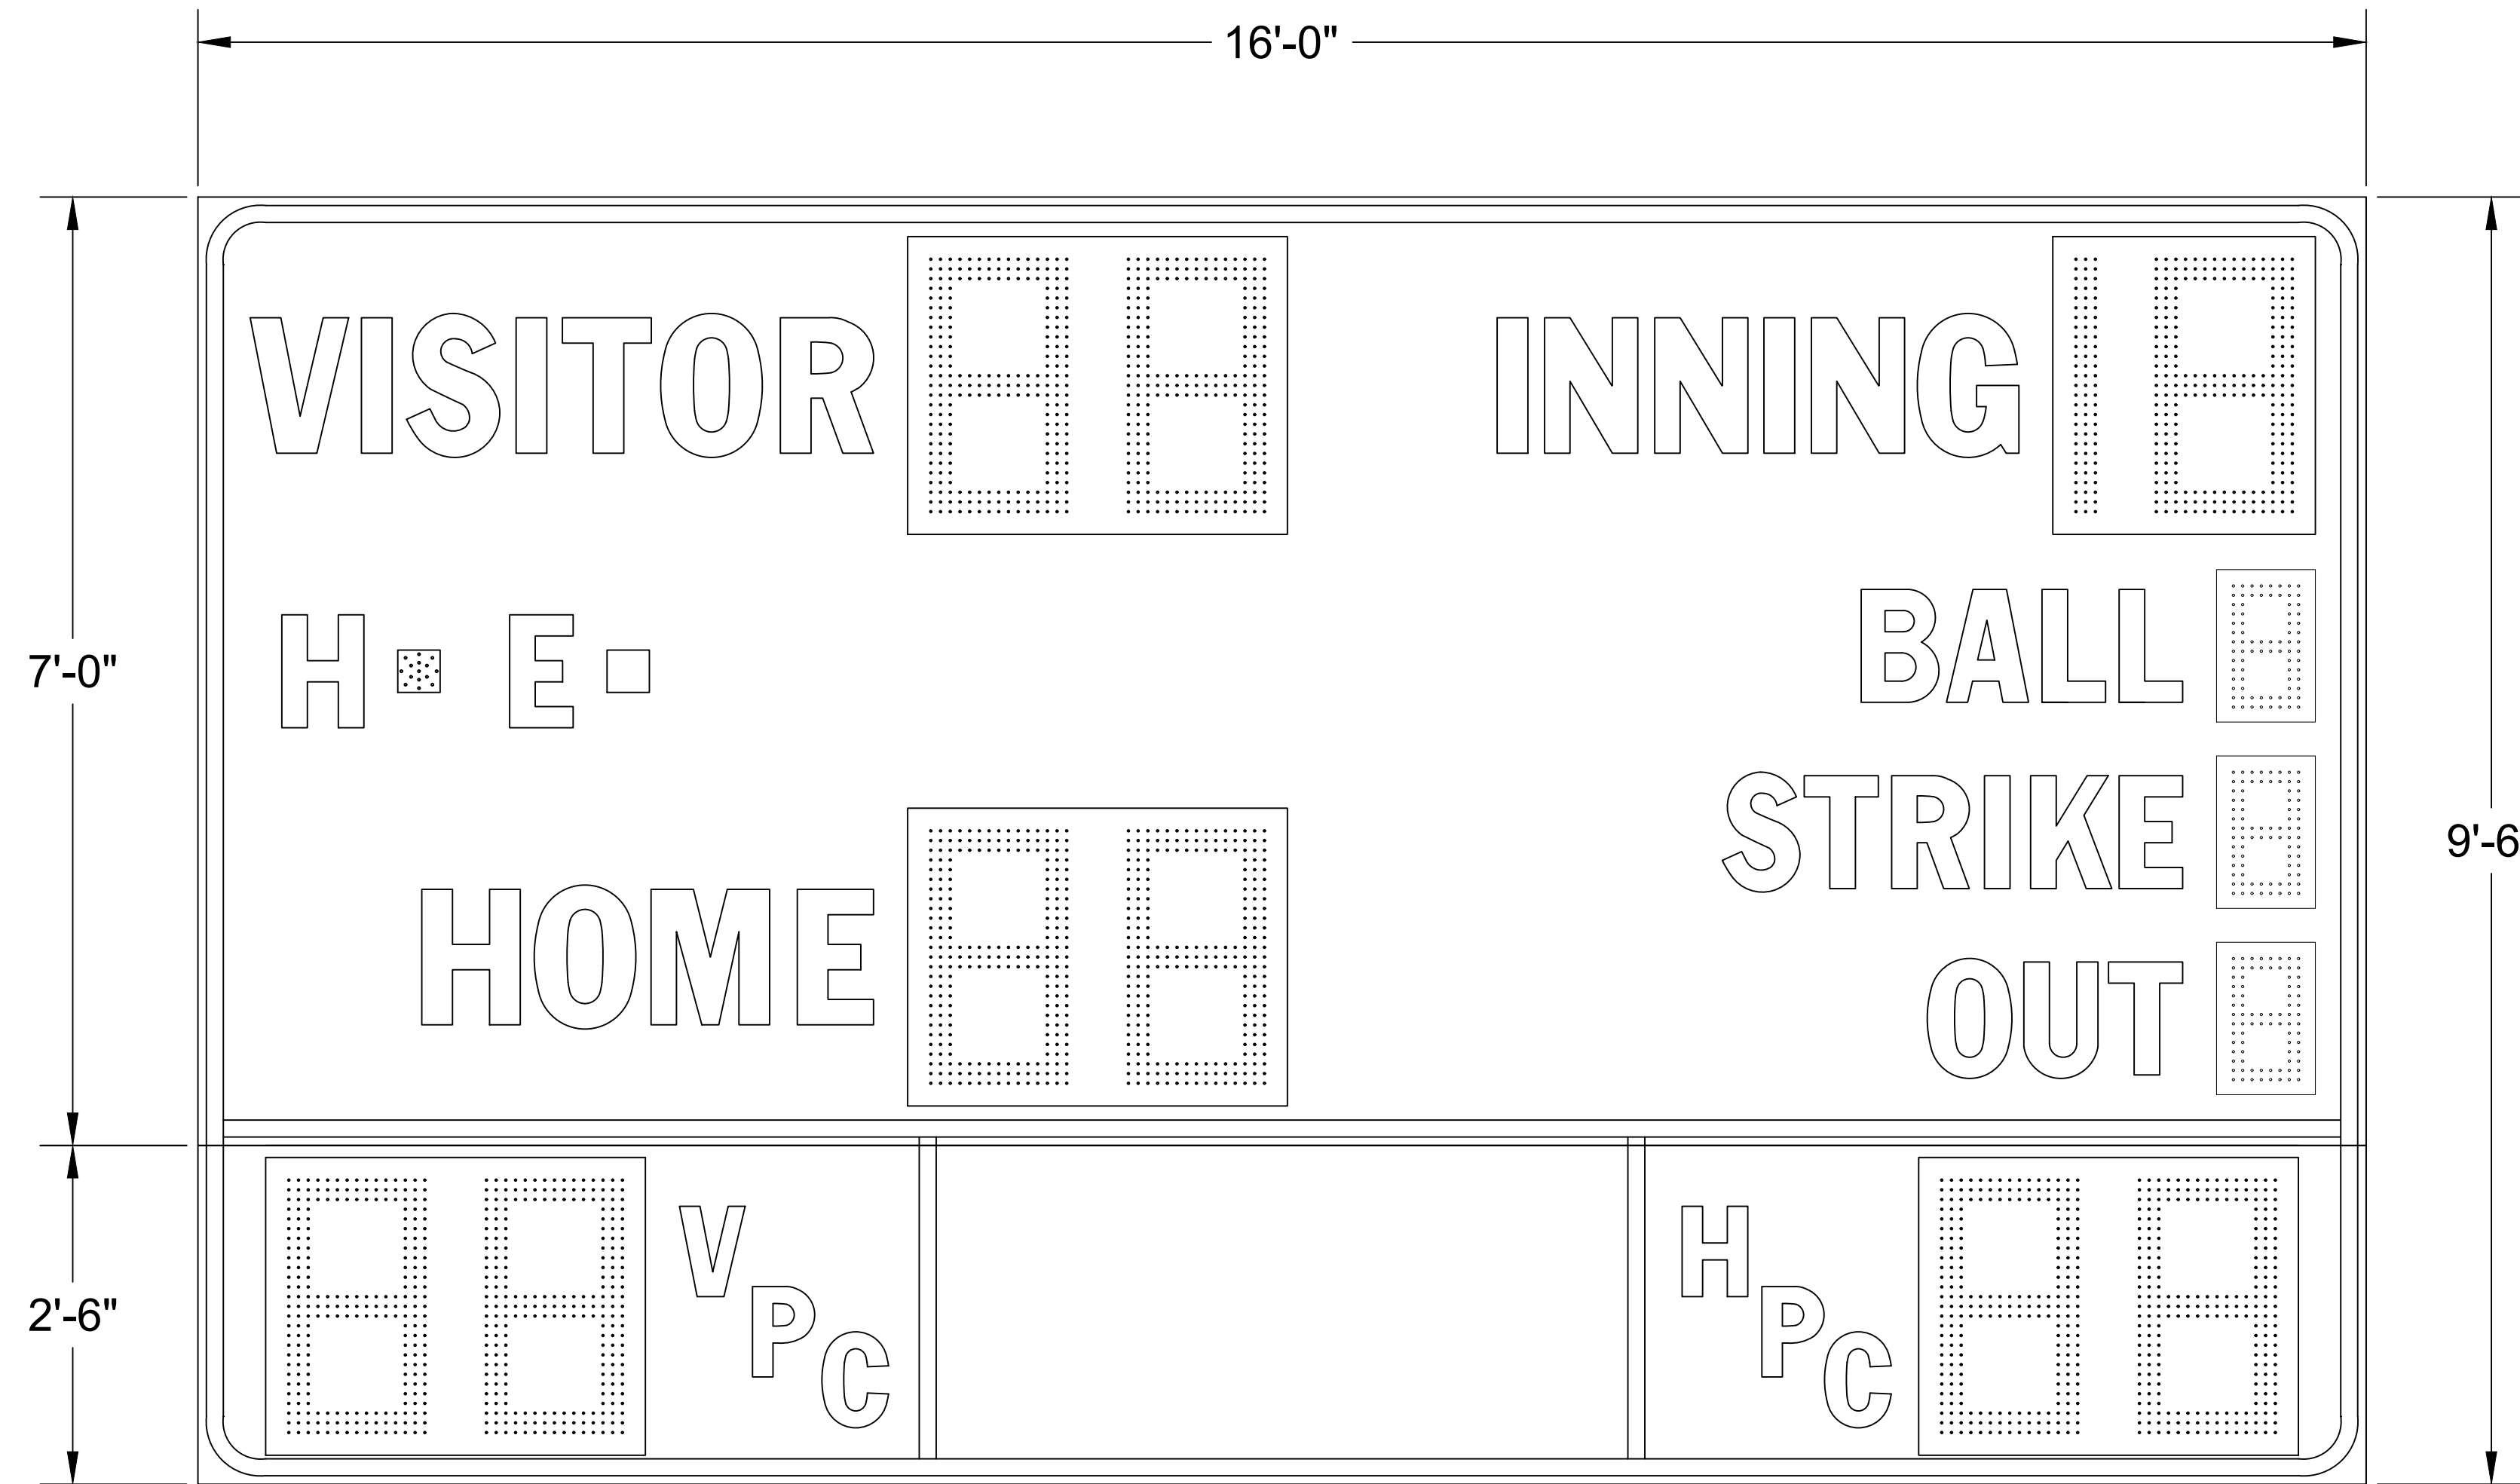

BA-7216PC-2

SIZE: 16'-0"L X 9'-6"H X 10"D

POWER: 120 VAC, 60 Hz., 1-PHASE
427 WATTS.

120 VAC AT THE CONTROL LOCATION.

CONTROL CONSOLE: MP-70 SERIES CONTROLLER.
CONTROL CABLE: 22GA 2-WIRE SHIELDED.
(IF WIRELESS ORDERED, CABLE NOT REQ'D.)

LEDs: AMBER LED.

OPTIONS: LIGHTNING DAMAGE REDUCTION UNIT.

WIRELESS MP-70 CONTROL OPERATION.

ESTIMATED WEIGHT: 646 LBS.

GENERAL NOTES:

- * REFERENCE 01-0500-01 FOR INSTALLATION NOTES.
- * POWER REQUIREMENTS ARE VALID FOR 90 DAYS AFTER THE ORIGINAL RELEASE OR BY THE MOST RECENT REVISION OF THE DRAWING.

BA-7216PC-2
(24"H DIGITS MOVED TO THE ENDS OF PITCH COUNT SECTION, ADDED TRIM)

FAIR-PLAY

6110 AVIATOR DRIVE
HAZELWOOD, MO 63042
fair-play.com

OR	ORIGINAL RELEASE	02-05-18	BEW
REV.#	CHANGE	DATE	BY

PROJECT NAME:		REF. #:	
THIS DOCUMENT CONTAINS TRANS-LUX PROPRIETARY INFORMATION. ANY DISCLOSURE, USE OR DUPLICATION OF THE DOCUMENT OR OF ANY INFORMATION CONTAINED THEREIN FOR OTHER THAN THE SPECIFIC PURPOSE FOR WHICH IT WAS DISCLOSED IS EXPRESSLY PROHIBITED, EXCEPT AS MAY BE OTHERWISE AGREED TO IN WRITING. COPYRIGHT 2017.			
TITLE	DRAWN BY	MODEL:	
FACE VIEW FOR BA-7216PC-2	BEW	B	BA-7216PC-2
	DATE		
	02-05-18		
	SCALE	DWG. NO.	
	1/2"=1'-0"	01-7216-03-1	