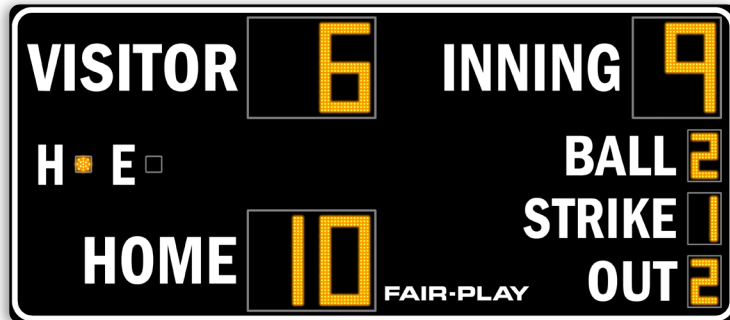

CAPTIONS (H" x W")

HOME	12" x 40"
VISITOR	12" x 55"
INNING	12" x 46"
BALL	10" x 29"
STRIKE	10" x 41"
OUT	10" x 23"
H	10" x 7"
E	10" x 6"

DIGIT SIZES (H")

INNING	24"
SCORE	24"
BALL	12"
STRIKE	12"
OUT	12"
H/E SPOT	3"

MODEL: BA-7216-2

DIMENSIONS	Height	Length	Depth	Weight
	7'-0"	16'-0"	10"	595 lbs.

UV resistant custom paint & vinyl trim colors available.

15 Fair-Play FREE Standard Trim Tape Colors

12 Fair-Play FREE Standard Scoreboard Colors