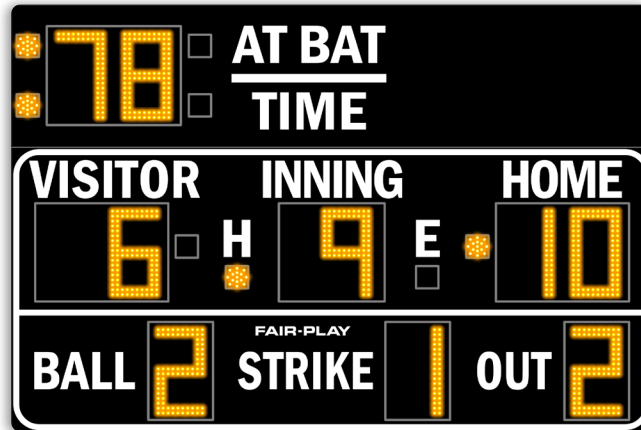

MODEL: BA-7209MP-2

DIMENSIONS

Height	Length	Depth	Weight
6'-0"	9'-0"	10"	288 lbs.

STANDARD EQUIPMENT

- Super-bright, wide-angle amber LED's
- 4-level control console display brightness adjustment
- 5-year limited warranty
- Easy access built-in service points
- Quality engineered water resistant aluminum
- Complete, secure and durable display mounting
- Built-in lighting suppressor (for standard data direct wire only)
- Request a free project design renderings
- Help Desk Support
- USA Factory authorized national and local sales, service and installation

OPTIONAL EQUIPMENT

- Full-color electronic message displays
- Integrated scoring and display systems
- Illuminated, non-illuminated identification and sponsorship signage
- Personalized vinyl home team name
- Scoreboard caption color (other than white)
- Custom, unique signage options
- Scoreboard control carrying case
- Truss and decorative steel systems
- Power lighting protector

ELECTRICAL

Voltage	Hertz	Watts	AMPS	Phase	Wiring	Circuits Required	Safety Listing	Scoreboard Display	Control Console
120 VAC	60	145	2	1	2-Wire + ground	1	ETL/CETL	-22° to 131° F -30° to 55° C	32° to 131° F 0° to 55° C

OPERATING TEMPERATURES

All weights and measures are approximate. To confirm specifications please contact your local Fair-Play representative.

For applicable models, consult with a sales representative on the following:

- Choice of Fair-Play's scorekeeper approved score systems
- Electronic Team Names
- Rear-illuminated scoreboard captions or scoreboard sport-conversion captions (electronic)
- Changeable scoreboard game captions — electronic available, operated via control
- Pitch Speed or Pitch Count Display Systems