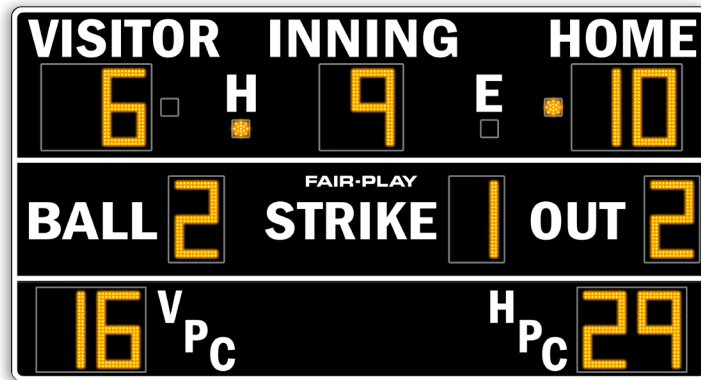

CAPTIONS (H" x W")

HOME	9" x 35"
VISITOR	9" x 47"
INNING	9" x 45"
BALL	9" x 31"
STRIKE	9" x 42"
OUT	9" x 25"
H	9" x 7"
E	9" x 7"
PITCH COUNT	19" x 32"

DIGIT SIZES (H")

BALL	18"
INNING	18"
OUT	18"
STRIKE	18"
TEAM SCORES	18"
PITCH COUNT	15"
AT BAT SPOT	3.5"
H/E SPOT	3.5"

UV resistant custom paint & vinyl trim colors available.

15 Fair-Play FREE Standard Trim Tape Colors

12 Fair-Play FREE Standard Scoreboard Colors

MODEL: BA-7200PC-2

DIMENSIONS	Height	Length	Depth	Weight
	7'-6"	14'-0"	10"	489 lbs.