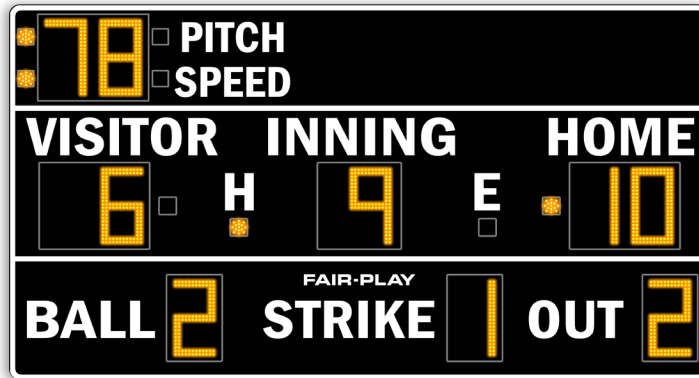

CAPTIONS (H" x W")

TIME	7" x 22"
HOME	9" x 35"
VISITOR	9" x 47"
INNING	9" x 45"
BALL	9" x 31"
STRIKE	9" x 42"
OUT	9" x 25"
AT BALL	7" x 28"
H	9" x 7"
E	9" x 7"

DIGIT SIZES (H")

AT BAT	18"
BALL	18"
INNING	18"
OUT	18"
STRIKE	18"
TEAM SCORES	18"
AT BAT SPOT	3.5"
H/E SPOT	3.5"

UV resistant custom paint & vinyl trim colors available.

15 Fair-Play FREE Standard Trim Tape Colors

12 Fair-Play FREE Standard Scoreboard Colors

MODEL: BA-7200MP-2

DIMENSIONS

Height	Length	Depth	Weight
7'-6"	14'-0"	10"	480 lbs.