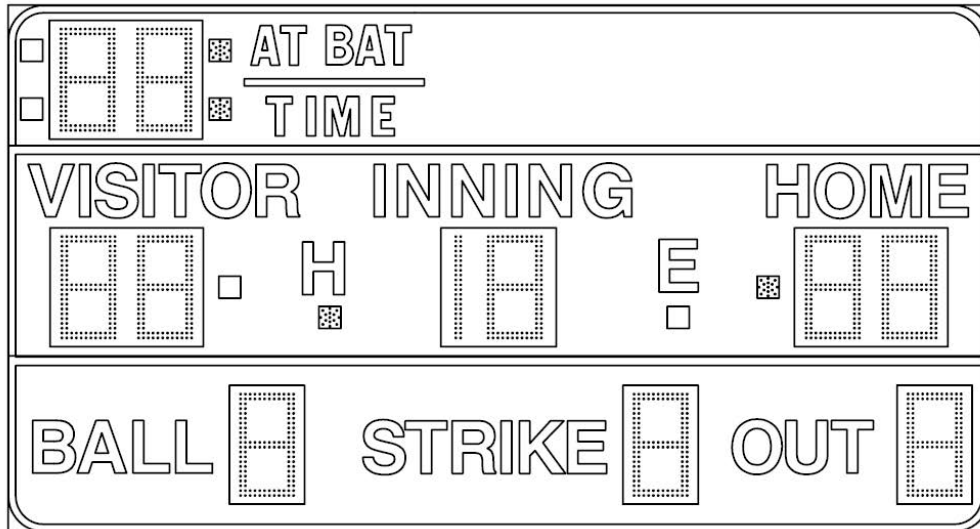

FAIR-PLAY

6110 AVIATOR DRIVE
HAZELWOOD, MO 63042

BA-7200MP-2
7'-0"L HANGER SPACING, STANDARD J BRACKET

BA-7200MP-2

SIZE: 14'-0"L X 7'-6"H X 10"D

POWER: 120 VAC, 60 Hz., 1-PHASE
2 AMPS.

120 VAC AT THE CONTROL LOCATION.

CONTROL CONSOLE: MP-70.
CONTROL CABLE: TWO CONDUCTOR SHIELDED.
(IF WIRELESS ORDERED, CABLE NOT REQ'D.)

LED'S: AMBER LED.

OPTIONS: LIGHTNING DAMAGE REDUCTION UNIT.

WIRELESS MP-70 CONTROL OPERATION.

ESTIMATED WEIGHT: 480 LBS.