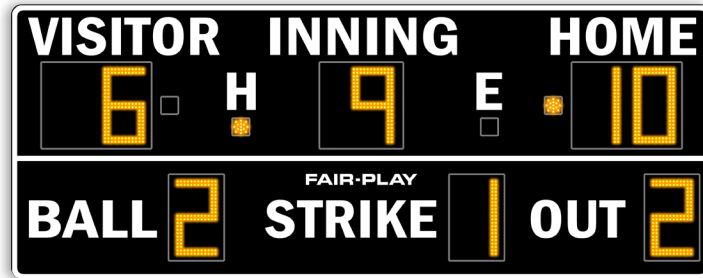

MODEL: BA-7200-2

DIMENSIONS

Height	Length	Depth	Weight
5'-6"	14'-0"	10"	340 lbs.

STANDARD EQUIPMENT

- Super-bright, wide-angle amber LED's
- 4-level control console display brightness adjustment
- 5-year limited warranty
- Easy access built-in service points
- Quality engineered water resistant aluminum
- Complete, secure and durable display mounting
- Built-in lighting suppressor (for standard data direct wire only)
- Request a free project design renderings
- Help Desk Support
- USA Factory authorized national and local sales, service and installation

OPTIONAL EQUIPMENT

- Full-color electronic message displays
- Integrated scoring and display systems
- Illuminated, non-illuminated identification and sponsorship signage
- Personalized vinyl home team name
- Scoreboard caption color (other than white)
- Custom, unique signage options
- Scoreboard control carrying case
- Truss and decorative steel systems
- Power lighting protector

ELECTRICAL

Voltage	Hertz	Watts	AMPS	Phase	Wiring	Circuits Required	Safety Listing	Scoreboard Display	Control Console
120 VAC	60	145	2	1	2-Wire + ground	1	ETL/CETL	-22° to 131° F -30° to 55° C	32° to 131° F 0° to 55° C

OPERATING TEMPERATURES

All weights and measures are approximate. To confirm specifications please contact your local Fair-Play representative.

For applicable models, consult with a sales representative on the following:

- Choice of Fair-Play's scorekeeper approved score systems
- Electronic Team Names
- Rear-illuminated scoreboard captions or scoreboard sport-conversion captions (electronic)
- Changeable scoreboard game captions — electronic available, operated via control
- Pitch Speed or Pitch Count Display Systems