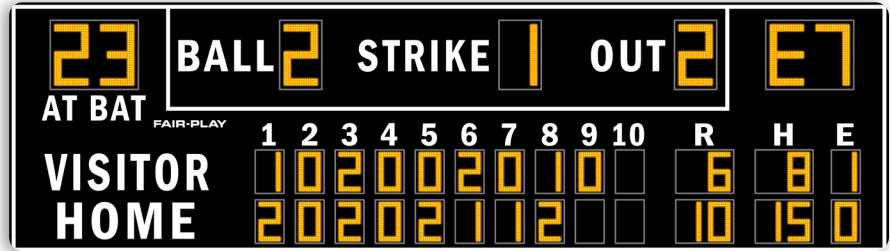

AT BALL	24"
BALL	24"
H/E COUNTER	24"
STRIKE	24"
OUT	24"
HITS	15"
INNING SCORES	15"
RUN	15"
ERROR	15"

UV resistant custom paint & vinyl trim colors available.

15 Fair-Play FREE Standard Trim Tape Colors

12 Fair-Play FREE Standard Scoreboard Colors

MODEL: BA-7128-2

DIMENSIONS

Height	Length	Depth	Weight
8'-0"	28'-0"	10"	600 lbs.

STANDARD EQUIPMENT

- Super-bright, wide-angle amber LED's
- 4-level control console display brightness adjustment
- 5-year limited warranty
- Easy access built-in service points
- Quality engineered water resistant aluminum
- Complete, secure and durable display mounting
- Built-in lighting suppressor (for standard data direct wire only)
- Request a free project design renderings
- Help Desk Support
- USA Factory authorized national and local sales, service and installation