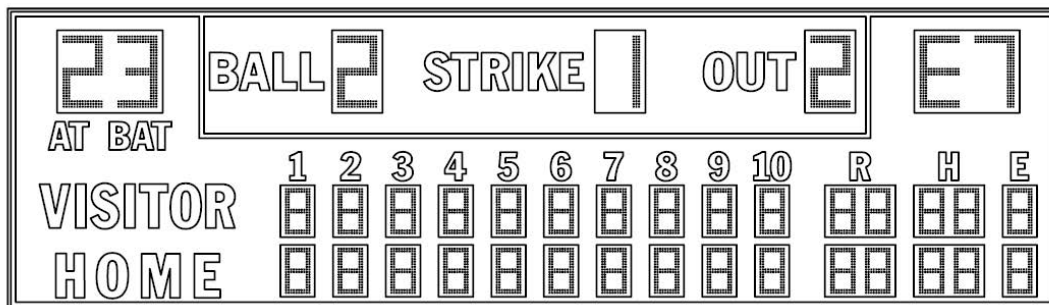

FAIR-PLAY

6110 AVIATOR DRIVE
HAZELWOOD, MO 63042

BA-7128-2

BA-7128-2

SIZE: 28'-0"L X 8'-0"H X 10"D

POWER: 120 VAC, 60 Hz., 1-PHASE
6 AMPS.

120 VAC AT THE CONTROL LOCATION.

CONTROL CONSOLE: MP-70.

CONTROL CABLE: (1) TWO CONDUCTOR SHIELDED.
(IF WIRELESS ORDERED, CABLE NOT REQ'D.)

LED'S: AMBER LED.

OPTIONS: LIGHTNING REDUCTION UNIT.

ACTUAL WEIGHT: 665 LBS.

* REFERENCE 01-0500-01 FOR INSTALLATION NOTES.